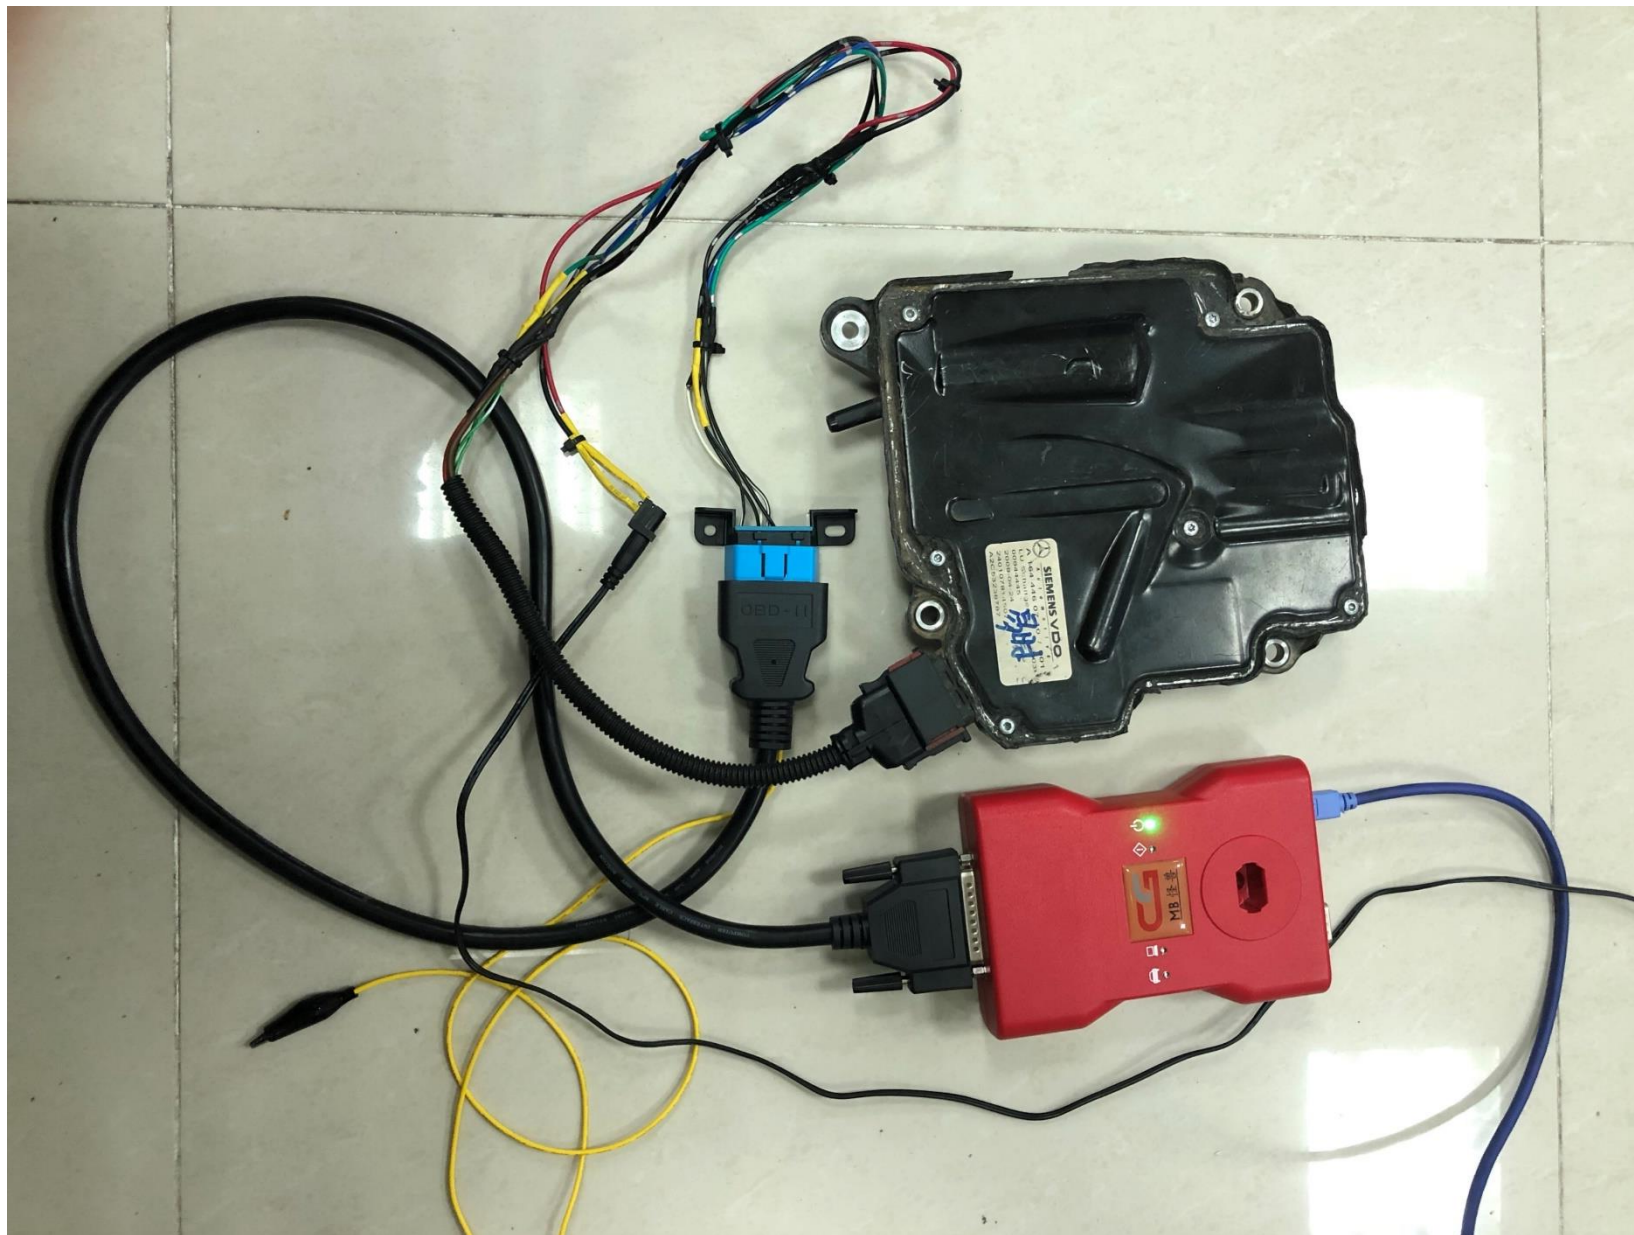

Software wiring diagram

Physical wiring diagram