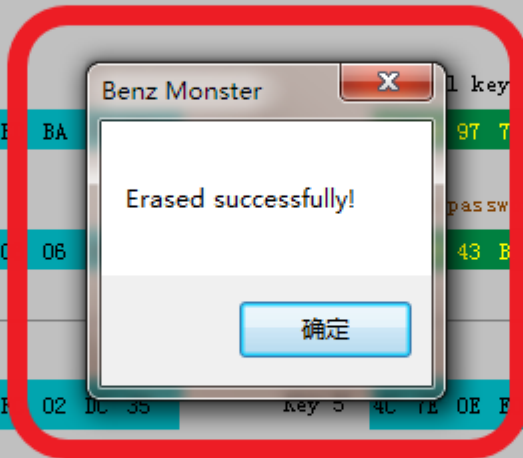

Number: 1642700352
Serial Number: 0014480710
VIN: WDCBB86E18A438532

Initialized TP cleared Personalized Activated

Module

Type W164
 Type W221

ISM/DSM/ESM

- Read
- Save File
- Load File
- Erase

Transport key	C2 E9 01 F0 BA	1 key	97 7 FD OF 77 7B
State	A8 OF 00 00 06	password	43 B 4A 1D E8 70
Key 1	19 88 71 04 F 02 DC 35	Key 5	4C 7E 0E F FB 77 60 A3
Key 2	CF A5 0E C7 92 0E DD 8B	Key 6	EC 57 F7 10 21 AA F6 12
Key 3	7F BC 6C CF 31 6B 85 64	Key 7	3A 8F AD 7B 00 A9 B1 5C
Key 4	3B F9 59 AE EA 1D 02 1D	Key 8	45 D4 6B 6A 37 39 EB 80