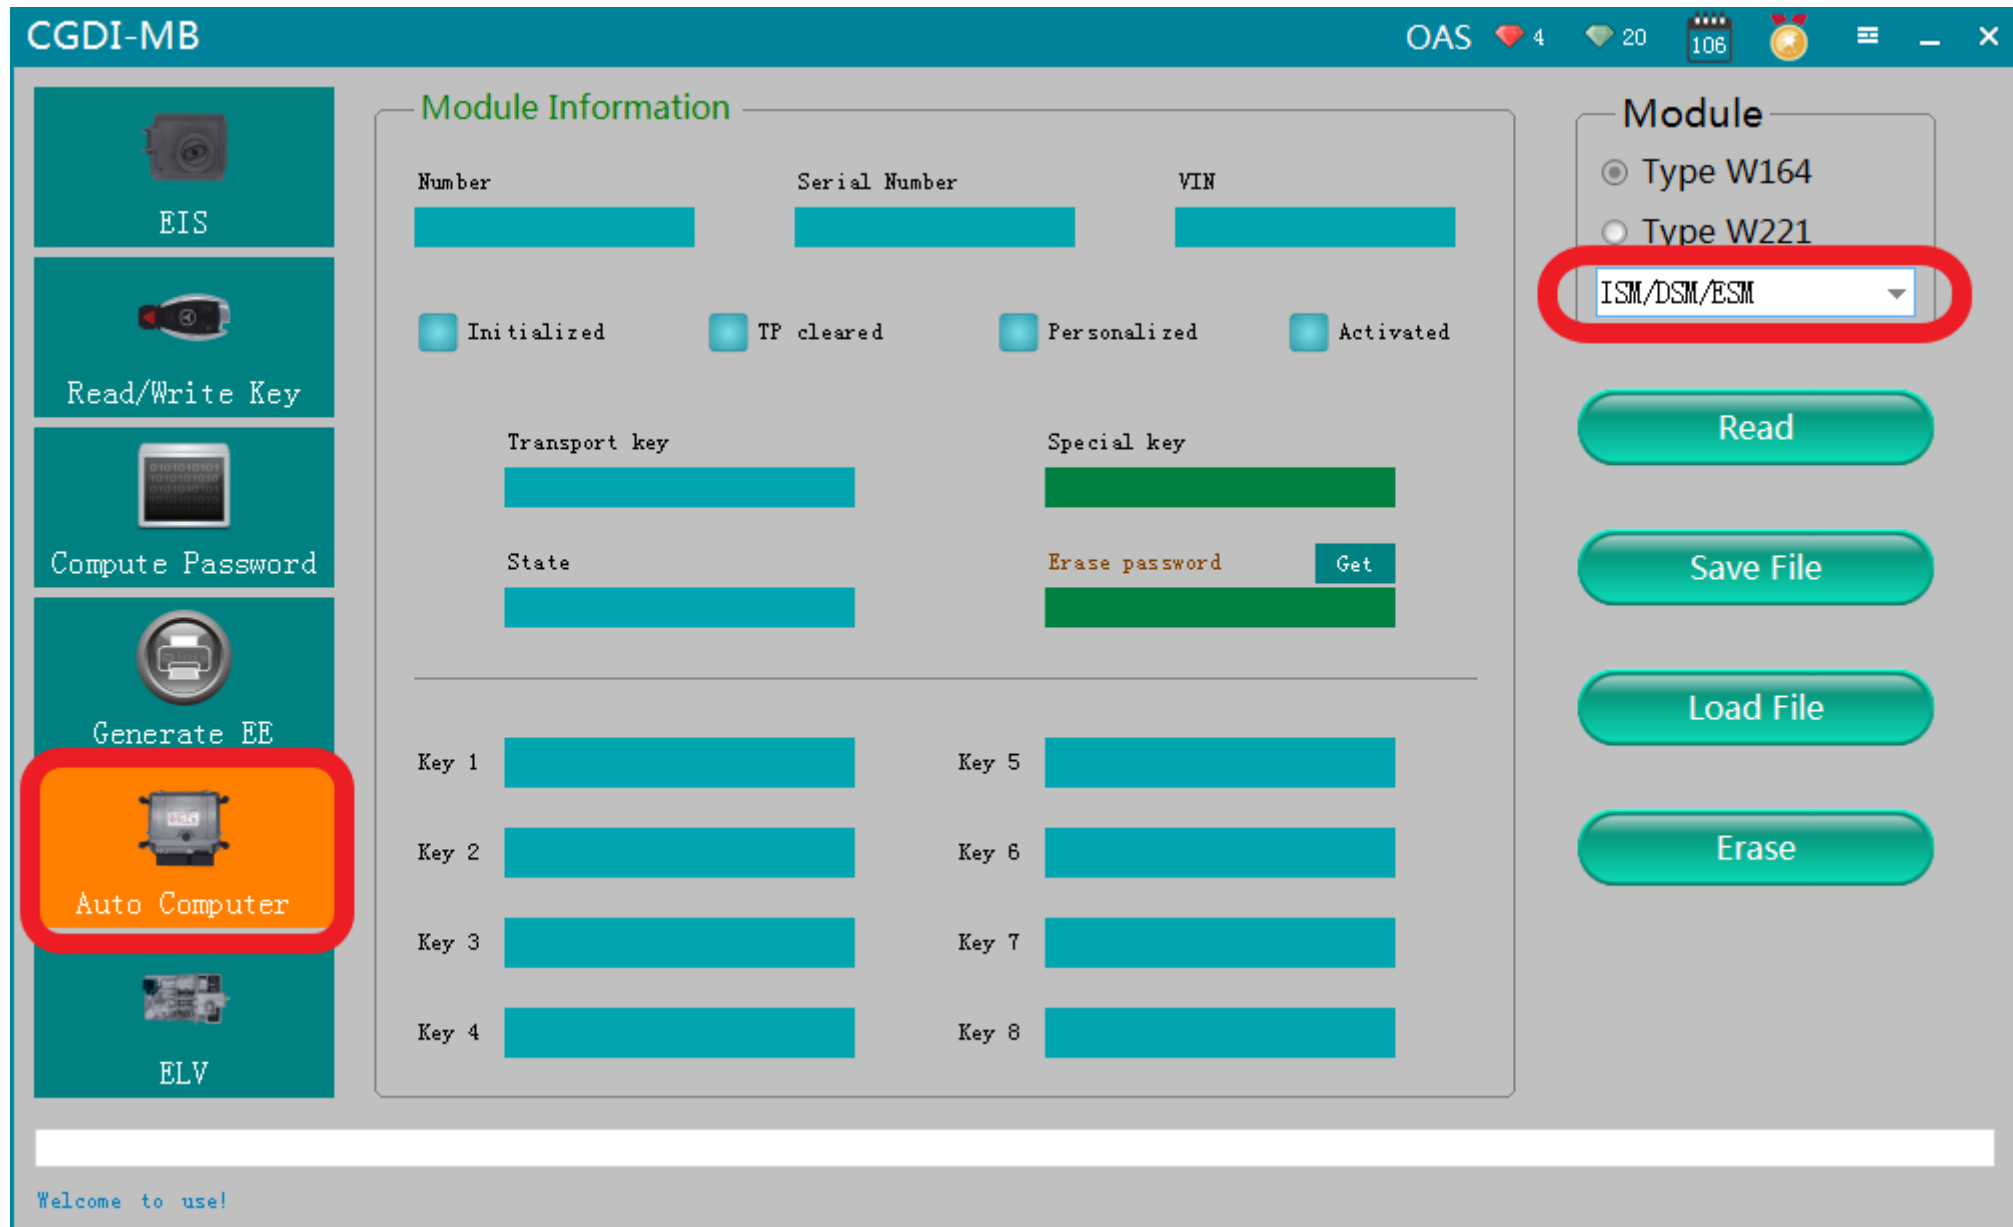

**Clean the
ISM/DSM/ESM**

CG-MB

**Remove the car, remove
ISM/DISM/ESM, and
connect according to the
software wiring diagram**

Gear computer style

Gear computer pin

Open software, enter Auto computer, choose “Gear computer”