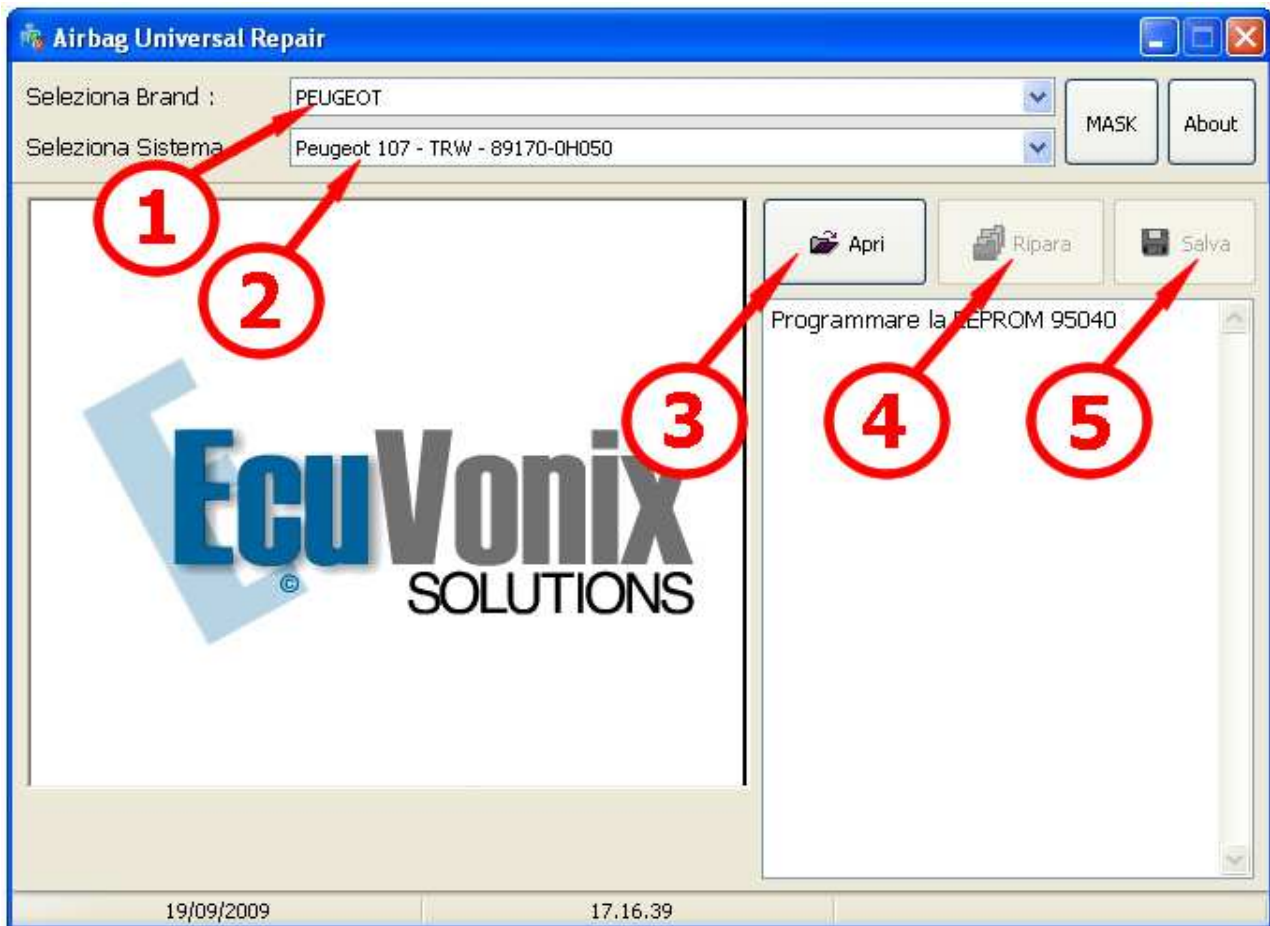

Example of Repair

1. Choose the Brand
2. Choose the System
3. Open the read file with your programmer
4. Process the file to execute the repair
5. Save the repair file

At this point reprogramming the ECU airbag with the repair file.

Disclaimer: this software is supplied only such as test and for not moving cars. We will not be responsible for any direct and indirect damages from the use of the files created by the software.