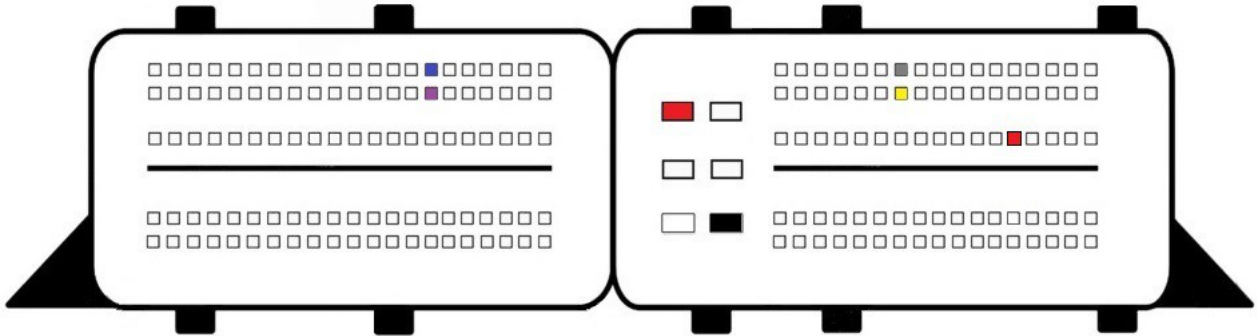

EDC17C50

EDC17C53

EDC17C54

EDC17C55

- Red
+12v
- Yellow
Can H
- Gray
Can L
- Black
Gnd
- Blue
S1
- Purple
S2

EDC17C56

- Red
+12v
- Yellow
Can H
- Gray
Can L
- Black
Gnd
- Blue
S1
- Purple
S2

EDC17C57