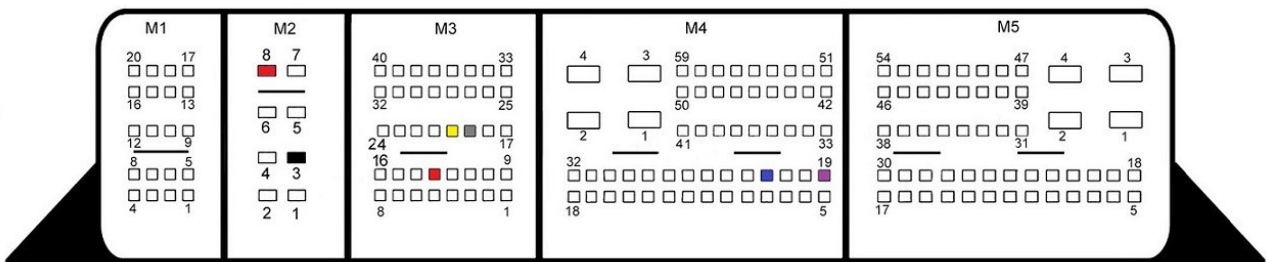

EDC17CP45

- Red
  +12v
- Yellow
  Can H
- Gray
  Can L
- Black
  Gnd
- Blue
  S1
- Purple
  S2