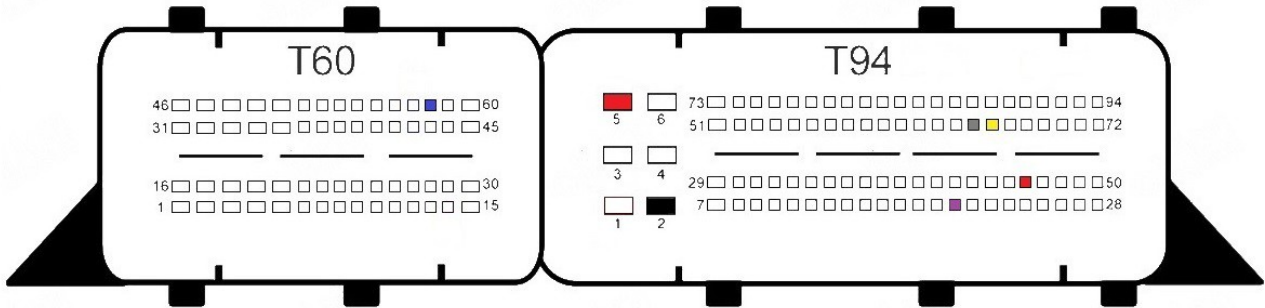

EDC17C59

EDC17C60

- Red +12v
- Yellow Can H
- Gray Can L
- Black Gnd
- Blue S1
- Purple S2