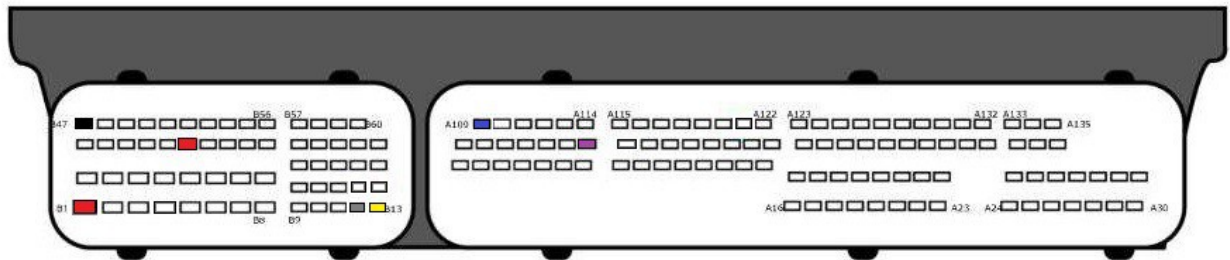

ME17.9.20 Type 2

ME17.9.21

ME17.9.23

- Red
+12v
- Yellow
Can H
- Gray
Can L
- Black
Gnd
- Blue
S1
- Purple
S2

ME17.9.52

- Red
+12v
- Yellow
Can H
- Gray
Can L
- Black
Gnd
- Blue
S1
- Purple
S2

ME17.9.61

■ Red +12v
 ■ Yellow Can H
 ■ Gray Can L
 ■ Black Gnd
 ■ Blue S1
 ■ Purple S2