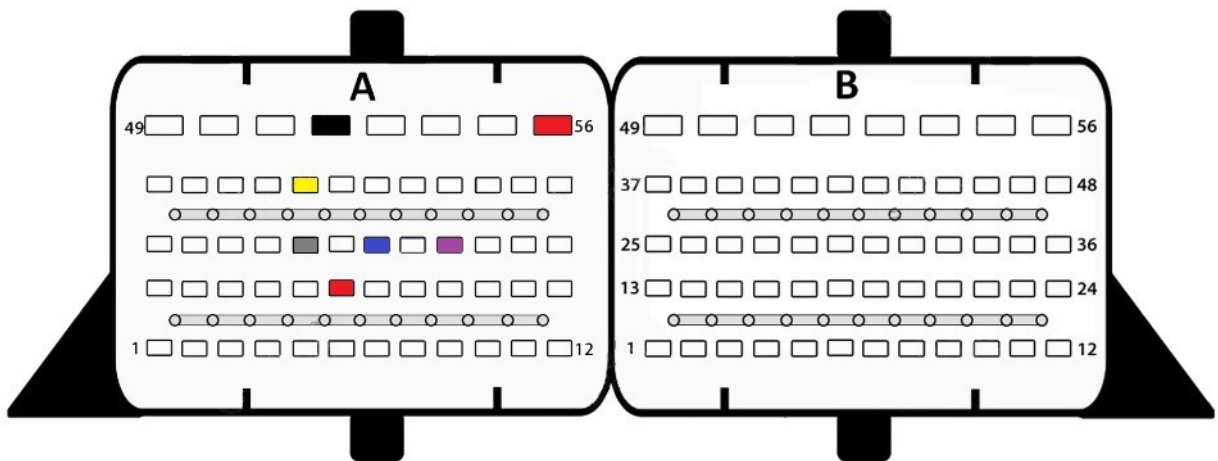

MEG17.9.21

- Red
  +12v
- Yellow
  Can H
- Gray
  Can L
- Black
  Gnd
- Blue
  S1
- Purple
  S2