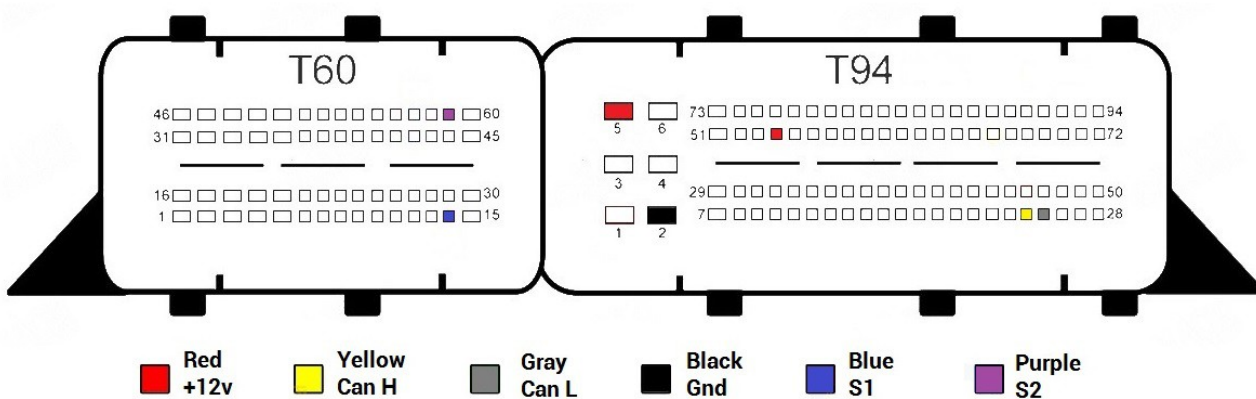

- Red
+12v
- Yellow
Can H
- Gray
Can L
- Black
Gnd
- Blue
S1
- Purple
S2

EDC17C43

- Red
+12v
- Yellow
Can H
- Gray
Can L
- Black
Gnd
- Blue
S1
- Purple
S2

EDC17C45

EDC17C46

EDC17C47

EDC17C49 Type 1

EDC17C49 Type 2