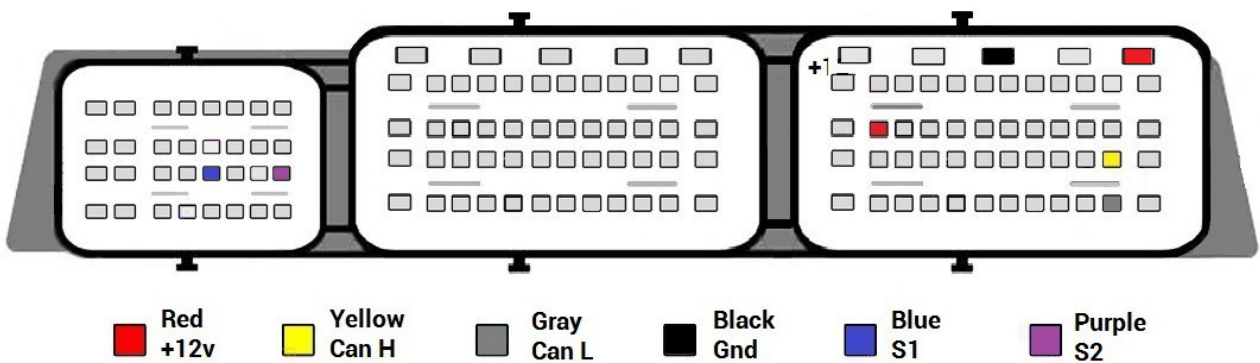

MED17.3

- Red +12v
- Yellow Can H
- Gray Can L
- Black Gnd
- Blue S1
- Purple S2

MED17.4.4

MED17.4

MED17.5.1

- Red
+12v
- Yellow
Can H
- Gray
Can L
- Black
Gnd
- Blue
S1
- Purple
S2

MED17.5.2

- Red
+12v
- Yellow
Can H
- Gray
Can L
- Black
Gnd
- Blue
S1
- Purple
S2