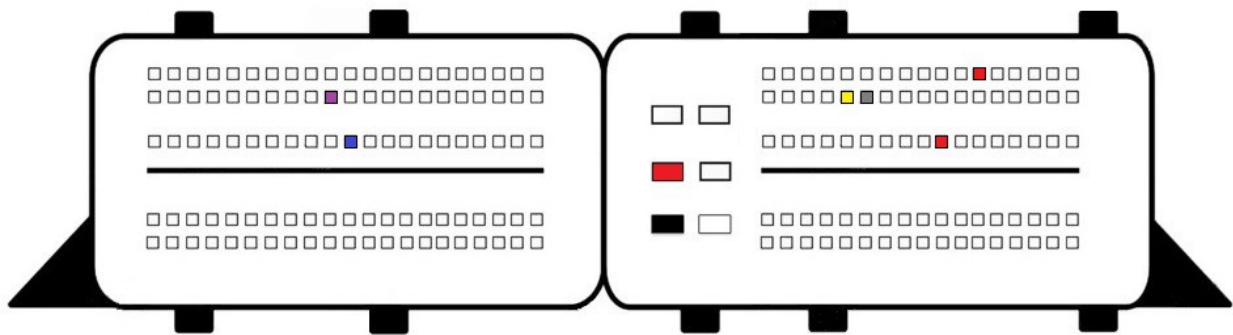

MED17.9.30

- Red
  +12v
- Yellow
  Can H
- Gray
  Can L
- Black
  Gnd
- Blue
  S1
- Purple
  S2