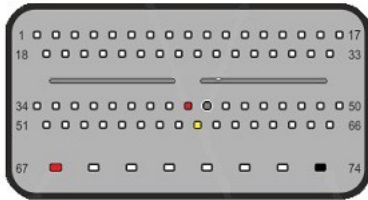

EDC17CP58

Red +12v Yellow Can H Gray Can L Black Gnd Blue S1 Purple S2

EDC17CP60

EDC17CP62

EDC17CP65

- Red +12v
- Yellow Can H
- Gray Can L
- Black Gnd
- Blue S1
- Purple S2

EDC17CP68

- Red +12v
- Yellow Can H
- Gray Can L
- Black Gnd
- Blue S1
- Purple S2