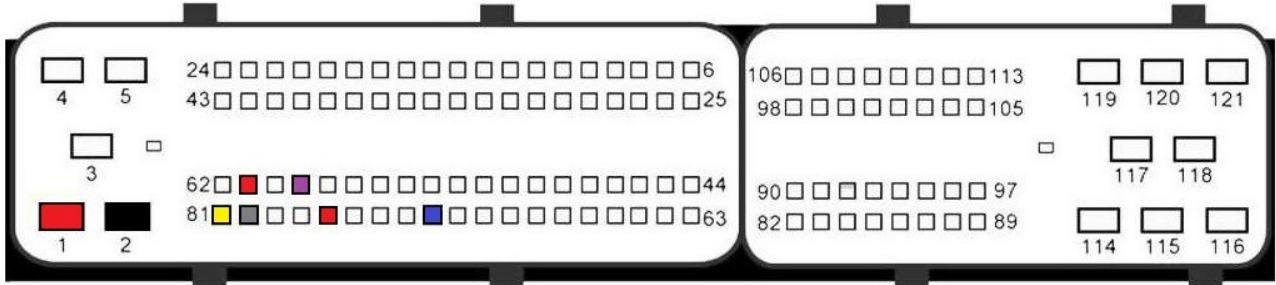

EDC17CP02

- Red +12v
- Yellow Can H
- Gray Can L
- Black Gnd
- Blue S1
- Purple S2

EDC17CP04

EDC17CP05

EDC17CP07

- Red
+12v
- Yellow
Can H
- Gray
Can L
- Black
Gnd
- Blue
S1
- Purple
S2

EDC17CP09

- Red
+12v
- Yellow
Can H
- Gray
Can L
- Black
Gnd
- Blue
S1
- Purple
S2