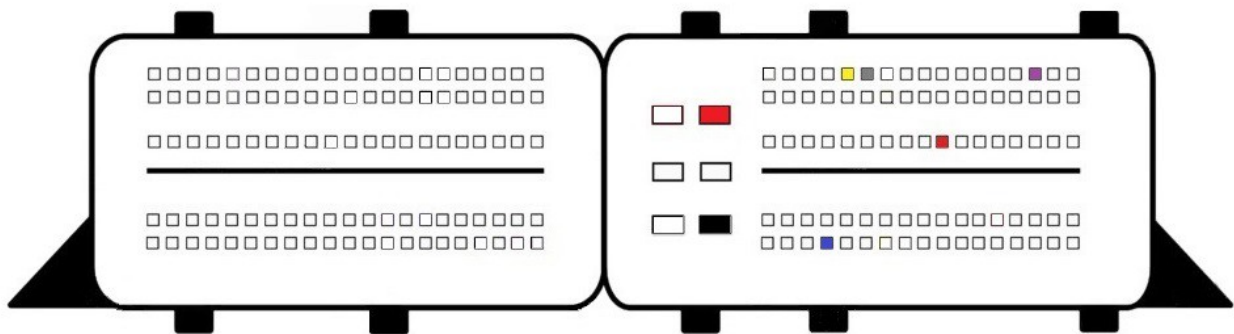

MED17.1.27

- Red +12v
- Yellow Can H
- Gray Can L
- Black Gnd
- Blue S1
- Purple S2

MED17.1.61

- Red +12v
- Yellow Can H
- Gray Can L
- Black Gnd
- Blue S1
- Purple S2

MED17.1.62 Type 1

- Red +12v
- Yellow Can H
- Gray Can L
- Black Gnd
- Blue S1
- Purple S2