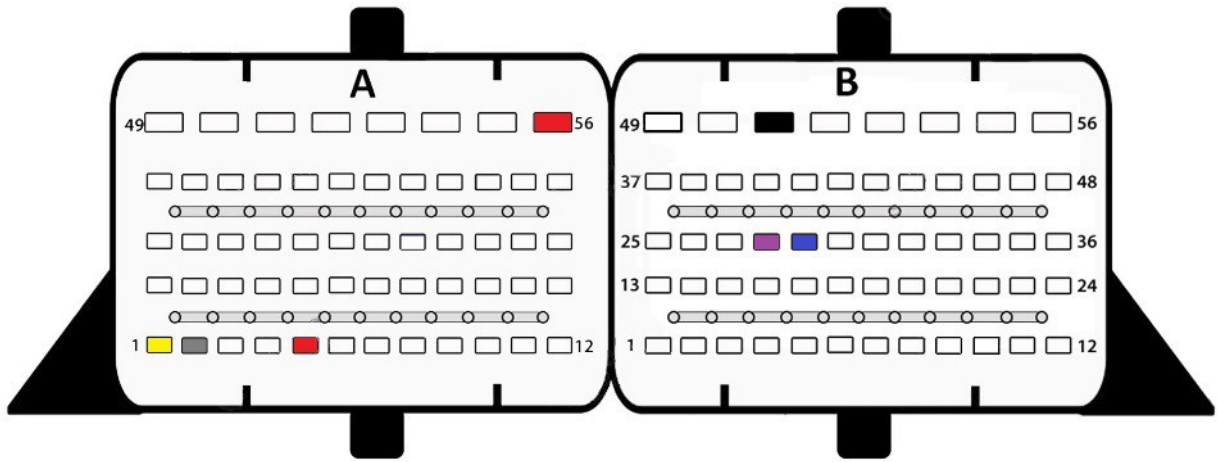

ME17.9.20 Type 2

ME17.9.21

ME17.9.23

- Red
+12v
- Yellow
Can H
- Gray
Can L
- Black
Gnd
- Blue
S1
- Purple
S2

ME17.9.52

- Red
+12v
- Yellow
Can H
- Gray
Can L
- Black
Gnd
- Blue
S1
- Purple
S2

ME17.9.61

■ Red +12v
 ■ Yellow Can H
 ■ Gray Can L
 ■ Black Gnd
 ■ Blue S1
 ■ Purple S2