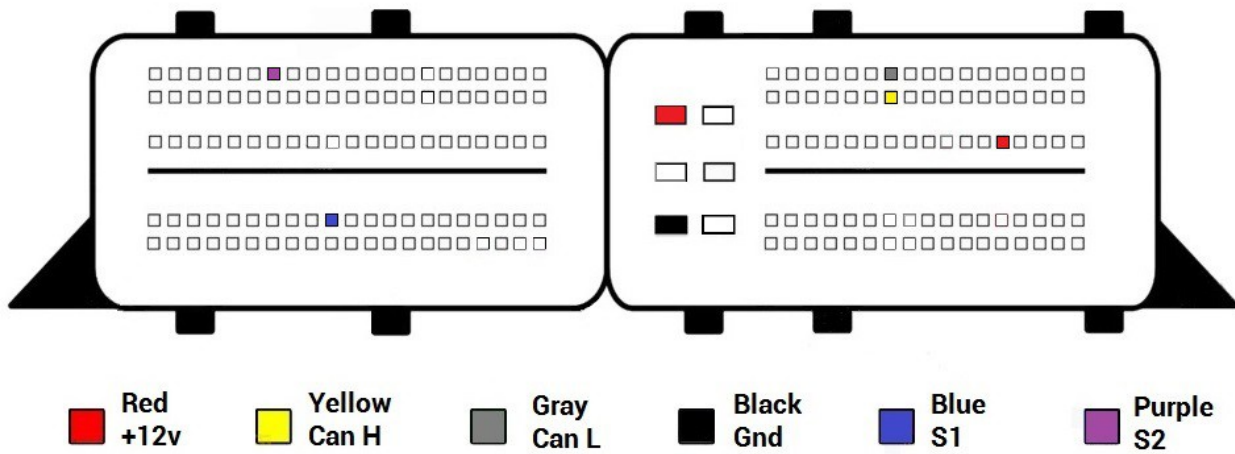

EDC17CP58

Red +12v Yellow Can H Gray Can L Black Gnd Blue S1 Purple S2

EDC17CP60

EDC17CP62

EDC17CP65

- Red +12v
- Yellow Can H
- Gray Can L
- Black Gnd
- Blue S1
- Purple S2

EDC17CP68

- Red +12v
- Yellow Can H
- Gray Can L
- Black Gnd
- Blue S1
- Purple S2