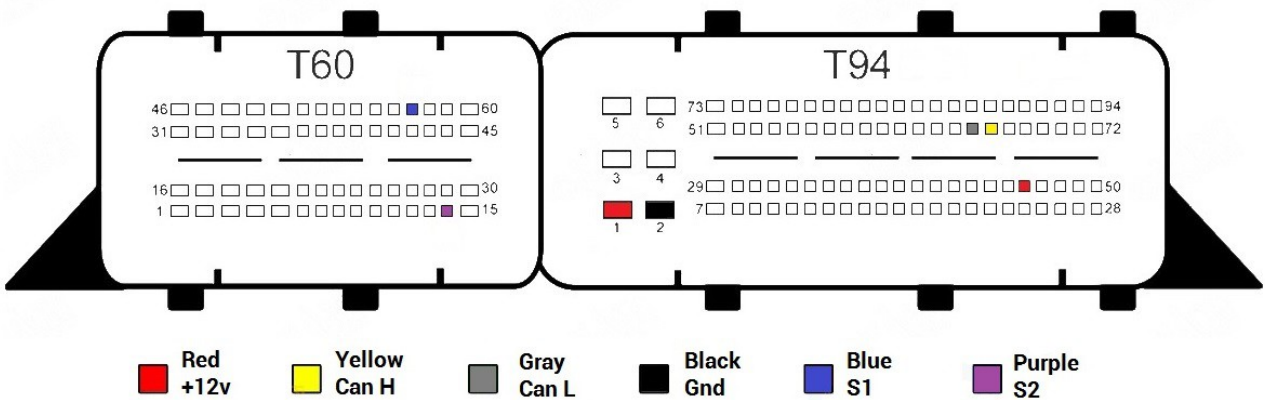

AMTBST Bosch M(EDC)17 Ecu pinouts

Barrel jack centre is +12v

EDC17C06

EDC17C08

EDC17C10 Ford

■ Red +12v
 ■ Yellow Can H
 ■ Gray Can L
 ■ Black Gnd
 ■ Blue S1
 ■ Purple S2

EDC17C10 PSA

■ Red +12v
 ■ Yellow Can H
 ■ Gray Can L
 ■ Black Gnd
 ■ Blue S1
 ■ Purple S2