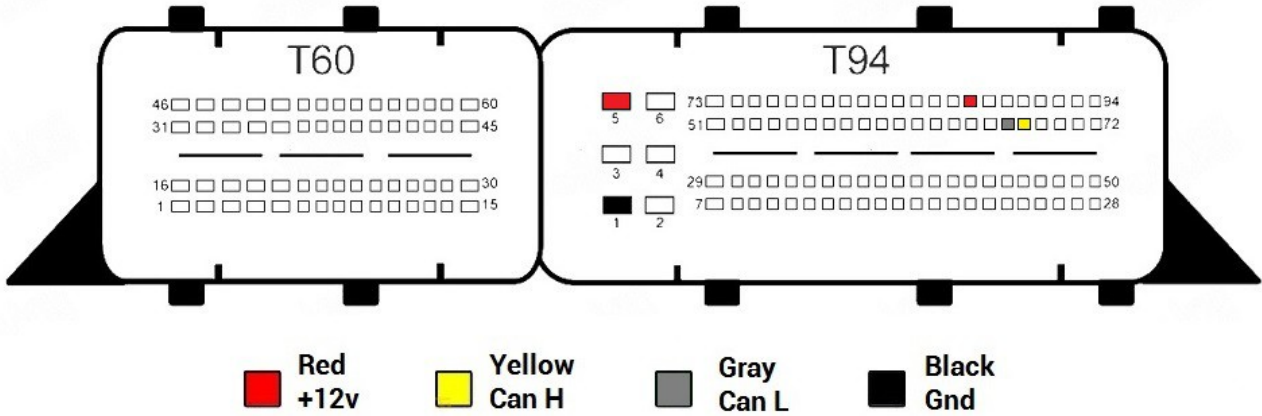

Black
Gnd

MG1CS008

Red
+12v

Yellow
Can H

Gray
Can L

Black
Gnd

MG1CS011

MG1CS111