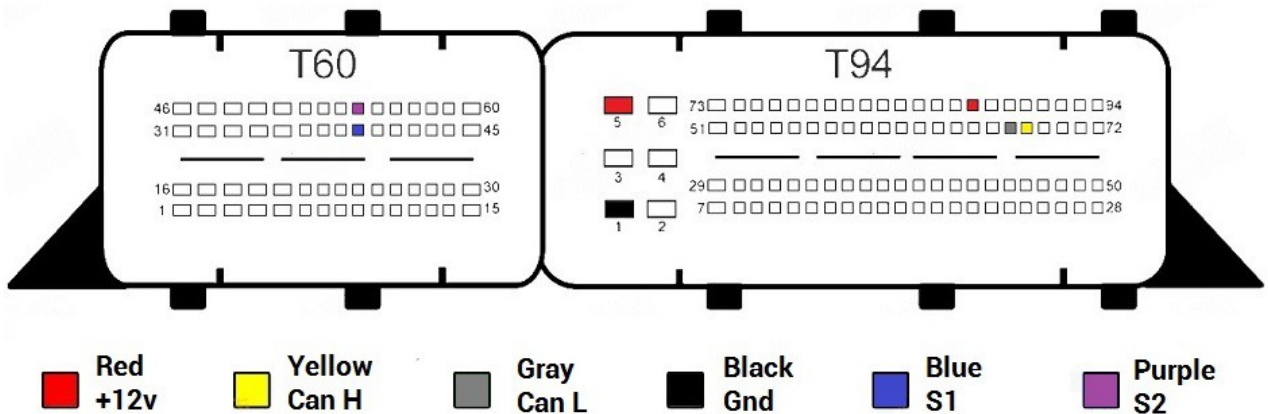

MED17.5.20