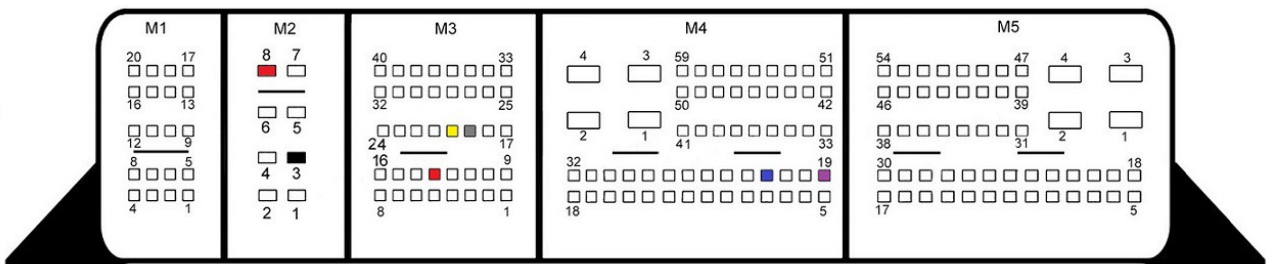

EDC17CP02

- Red +12v
- Yellow Can H
- Gray Can L
- Black Gnd
- Blue S1
- Purple S2

EDC17CP04

EDC17CP05

EDC17CP07

- Red
+12v
- Yellow
Can H
- Gray
Can L
- Black
Gnd
- Blue
S1
- Purple
S2

EDC17CP09

- Red
+12v
- Yellow
Can H
- Gray
Can L
- Black
Gnd
- Blue
S1
- Purple
S2