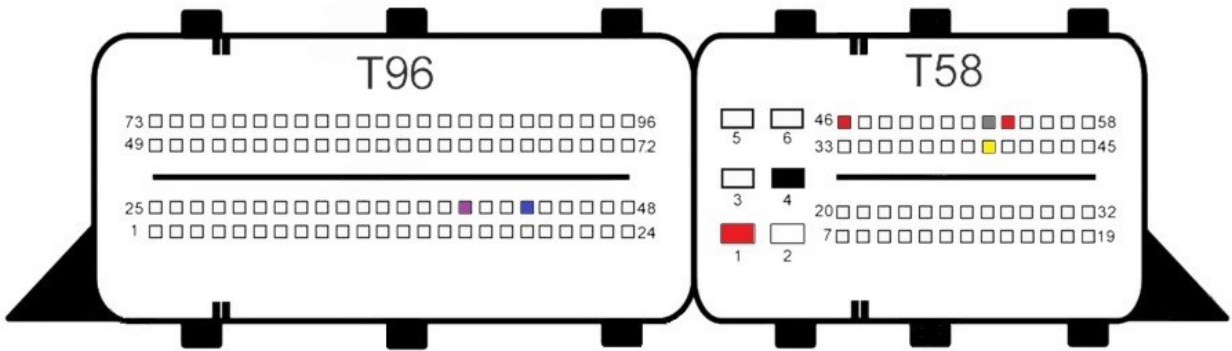

EDC17CP58

Red +12v Yellow Can H Gray Can L Black Gnd Blue S1 Purple S2

EDC17CP60

EDC17CP62

EDC17CP65

- Red +12v
- Yellow Can H
- Gray Can L
- Black Gnd
- Blue S1
- Purple S2

EDC17CP68

- Red +12v
- Yellow Can H
- Gray Can L
- Black Gnd
- Blue S1
- Purple S2