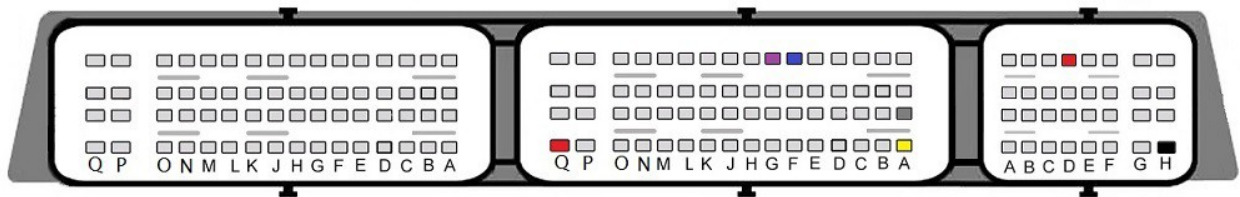

ME17.9.7

- Red
+12v
- Yellow
Can H
- Gray
Can L
- Black
Gnd
- Blue
S1
- Purple
S2

ME17.9.11

- Red
+12v
- Yellow
Can H
- Gray
Can L
- Black
Gnd
- Blue
S1
- Purple
S2

ME17.9.20 Type 1

- Red
+12v
- Yellow
Can H
- Gray
Can L
- Black
Gnd
- Blue
S1
- Purple
S2