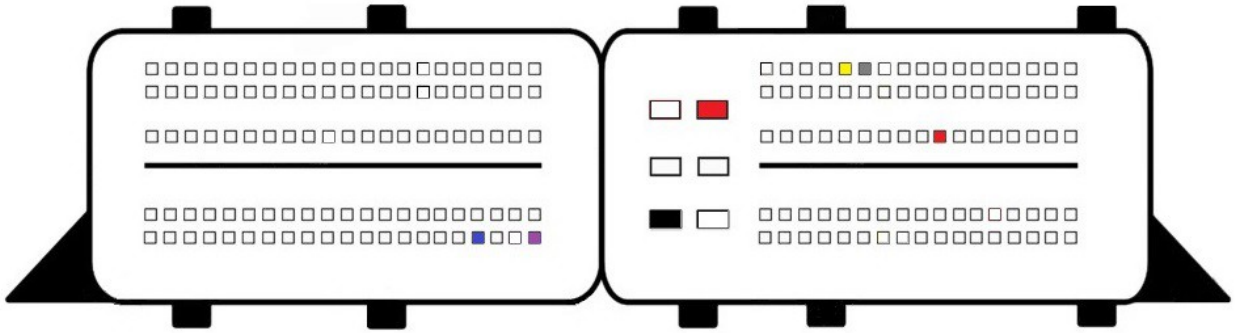

EDC17CP37

- Red
+12v
- Yellow
Can H
- Gray
Can L
- Black
Gnd
- Blue
S1
- Purple
S2

EDC17CP42

- Red
+12v
- Yellow
Can H
- Gray
Can L
- Black
Gnd
- Blue
S1
- Purple
S2

EDC17CP44

- Red
+12v
- Yellow
Can H
- Gray
Can L
- Black
Gnd
- Blue
S1
- Purple
S2