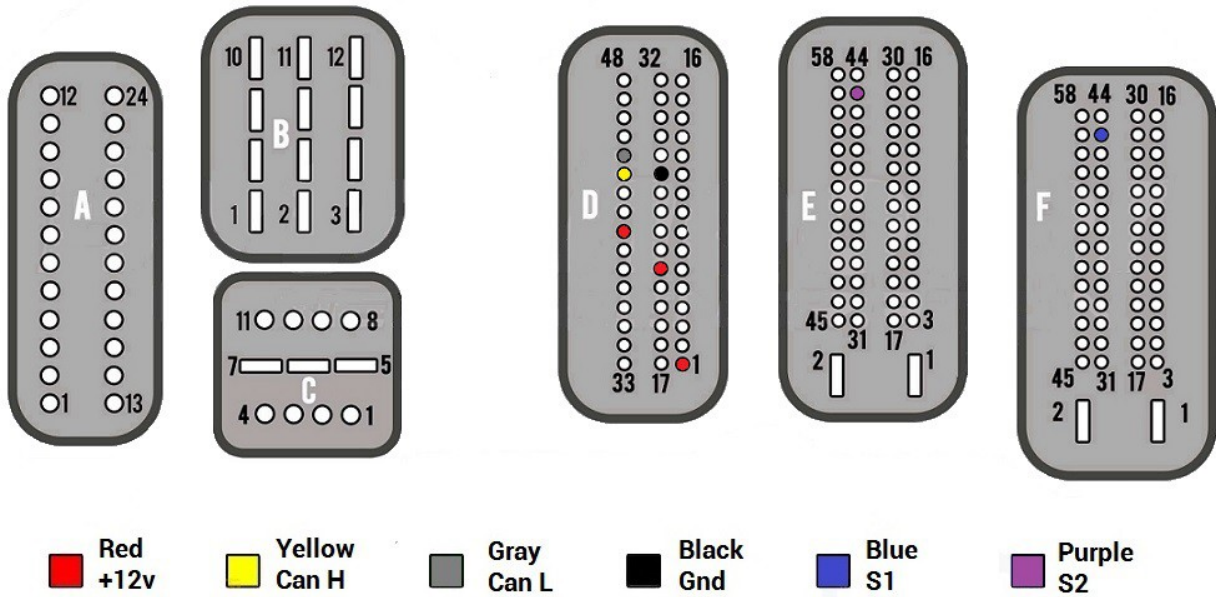

MEV17.2.2 V2

- Red +12v
- Yellow Can H
- Gray Can L
- Black Gnd
- Blue S1
- Purple S2

MEV17.4

- Red +12v
- Yellow Can H
- Gray Can L
- Black Gnd
- Blue S1
- Purple S2

MEVD17.2.3

- Red
+12v
- Yellow
Can H
- Gray
Can L
- Black
Gnd
- Blue
S1
- Purple
S2

MEVD17.2.4

- Red
+12v
- Yellow
Can H
- Gray
Can L
- Black
Gnd
- Blue
S1
- Purple
S2

MEVD17.2.5

MEVD17.2.6

MEVD17.2.8

MEVD17.2.9

MEVD17.2.G

MEDV17.2.H