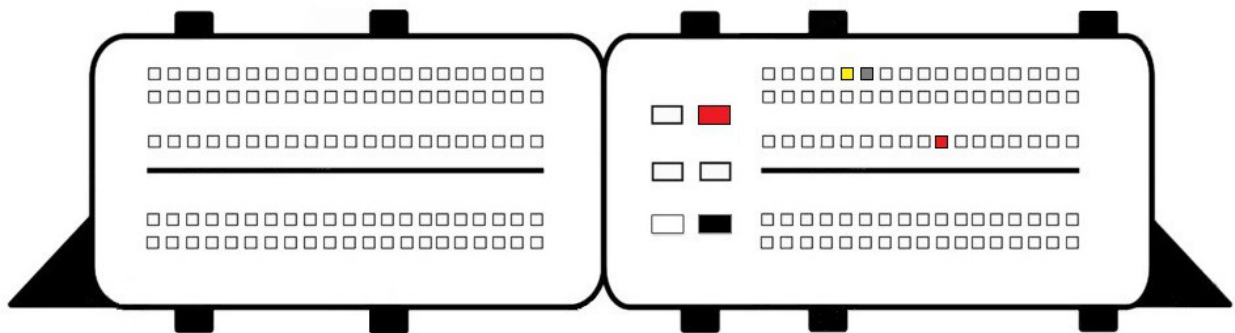

MG1CS001

Red +12v   Yellow Can H   Gray Can L   Black Gnd