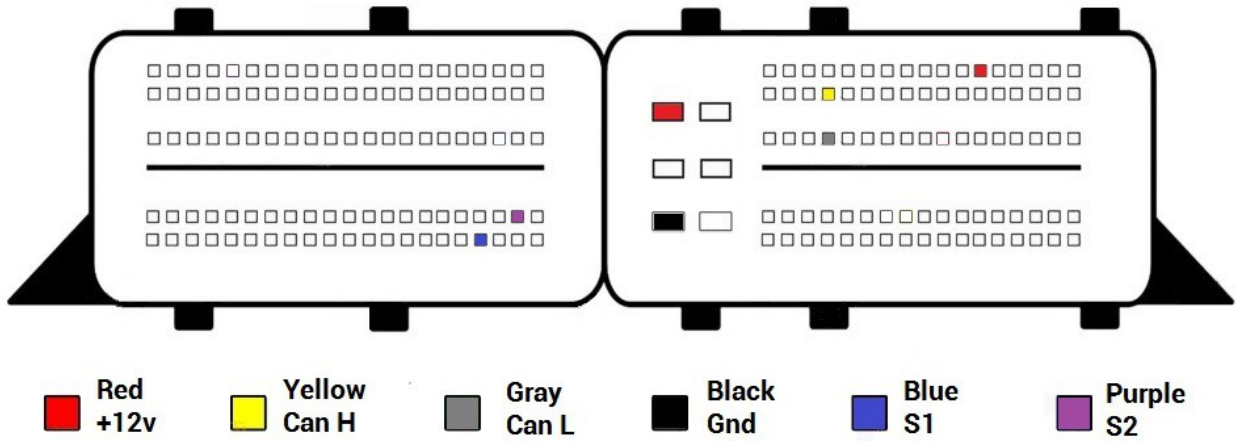

MED17.1.62 Type 2

- Red
+12v
- Yellow
Can H
- Gray
Can L
- Black
Gnd
- Blue
S1
- Purple
S2

MED17.1

- Red
+12v
- Yellow
Can H
- Gray
Can L
- Black
Gnd
- Blue
S1
- Purple
S2

MED17.3.3

MED17.3.4

MED17.3.5

- Red +12v
- Yellow Can H
- Gray Can L
- Black Gnd
- Blue S1
- Purple S2