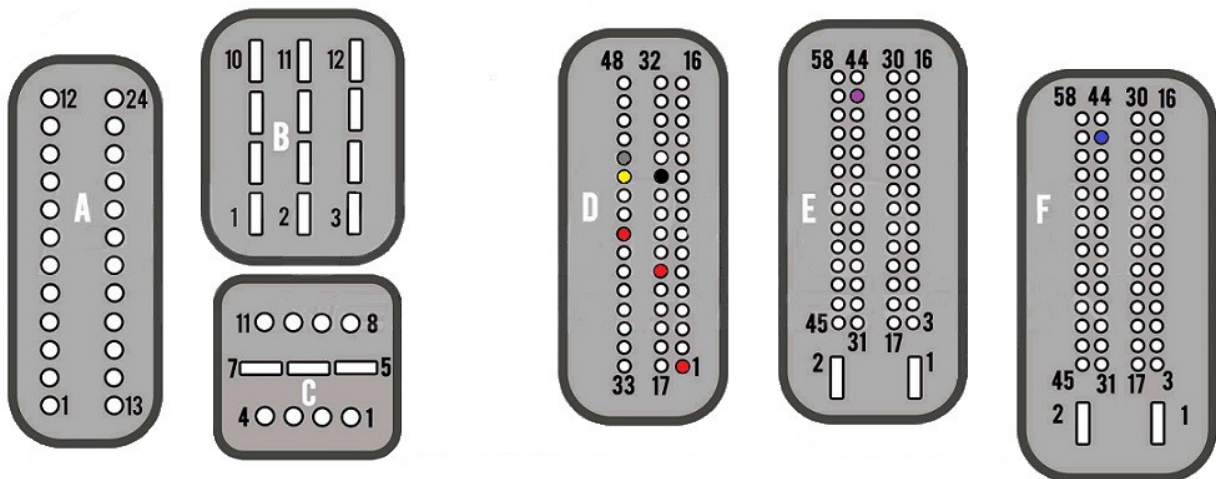

MEVD17.2.4

- Red
+12v
- Yellow
Can H
- Gray
Can L
- Black
Gnd
- Blue
S1
- Purple
S2

MEVD17.2.5

MEVD17.2.6

MEVD17.2.8

MEVD17.2.9

MEVD17.2.G

MEDV17.2.H