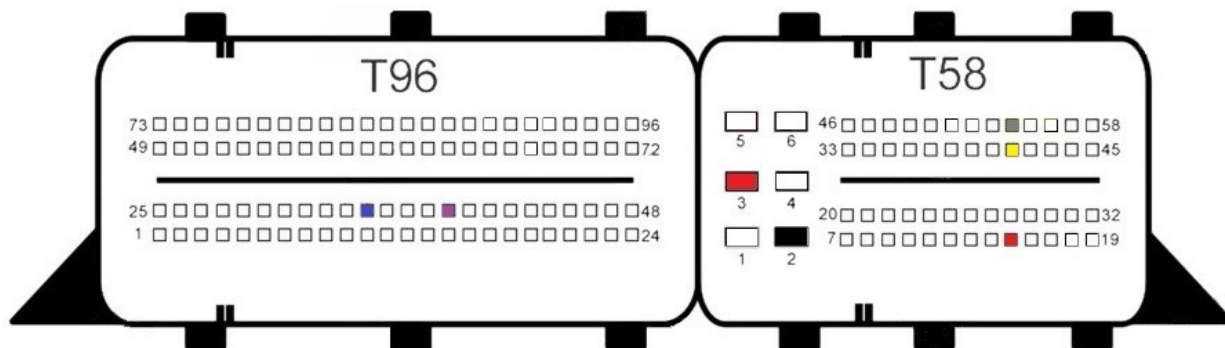

EDC17CP10

- Red +12v
- Yellow Can H
- Gray Can L
- Black Gnd
- Blue S1
- Purple S2