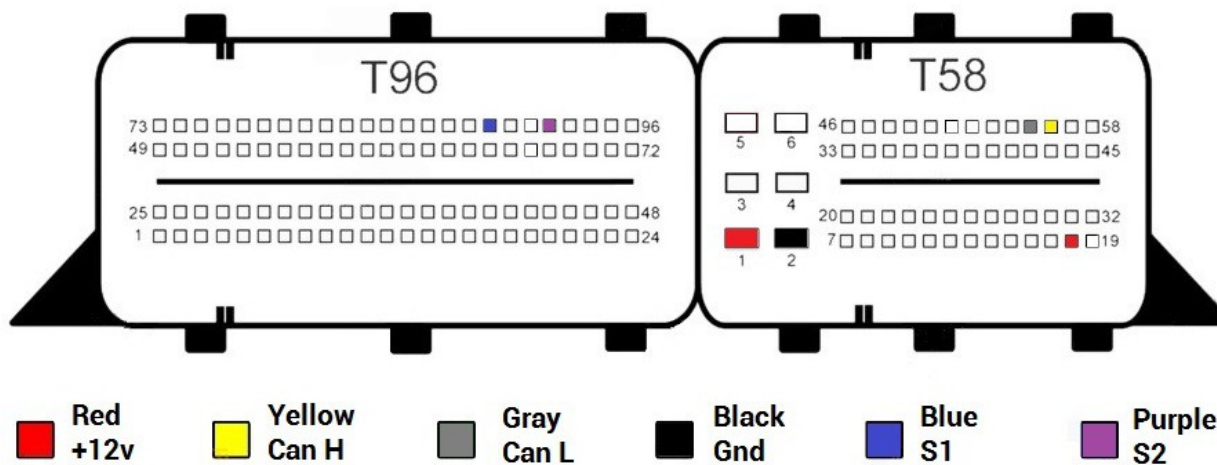

- Red
+12v
- Yellow
Can H
- Gray
Can L
- Black
Gnd
- Blue
S1
- Purple
S2

EDC17C43

- Red
+12v
- Yellow
Can H
- Gray
Can L
- Black
Gnd
- Blue
S1
- Purple
S2

EDC17C45

EDC17C46

EDC17C47

EDC17C49 Type 1

EDC17C49 Type 2

EDC17C50

EDC17C53

EDC17C54

EDC17C55

- Red
+12v
- Yellow
Can H
- Gray
Can L
- Black
Gnd
- Blue
S1
- Purple
S2

EDC17C56

- Red
+12v
- Yellow
Can H
- Gray
Can L
- Black
Gnd
- Blue
S1
- Purple
S2

EDC17C57