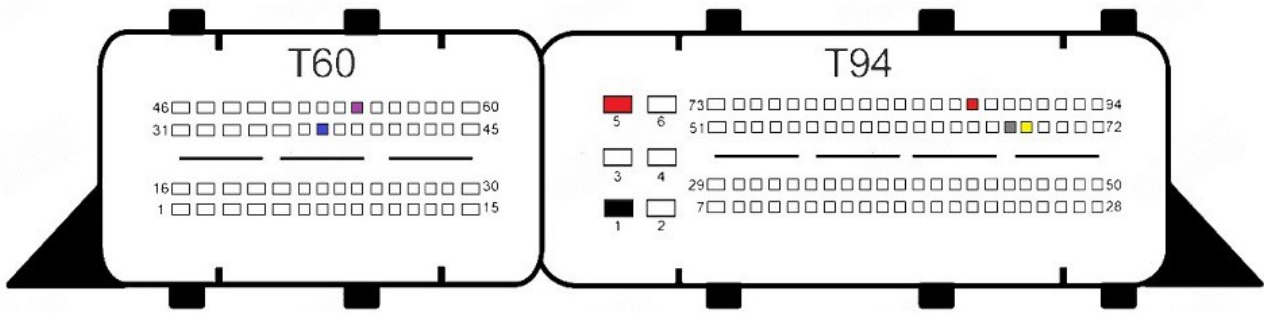

MED17.1

- Red
  +12v
- Yellow
  Can H
- Gray
  Can L
- Black
  Gnd
- Blue
  S1
- Purple
  S2