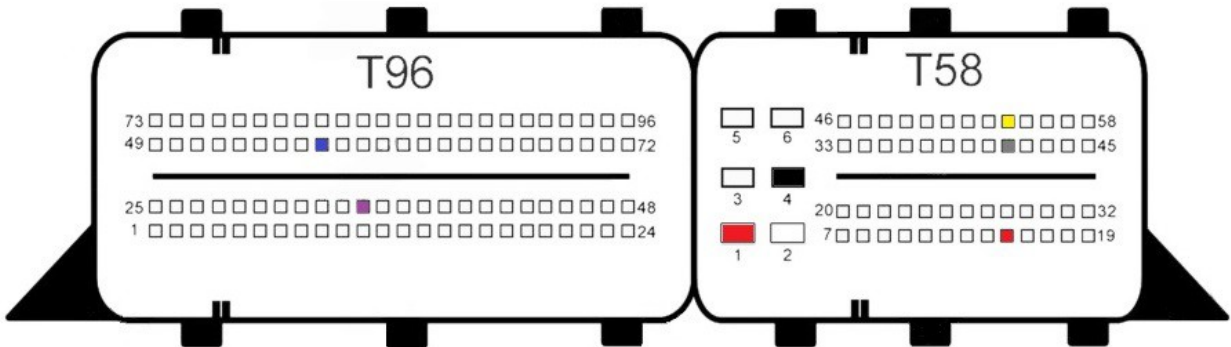

MED17.9.3

- Red +12v
- Yellow Can H
- Gray Can L
- Black Gnd
- Blue S1
- Purple S2