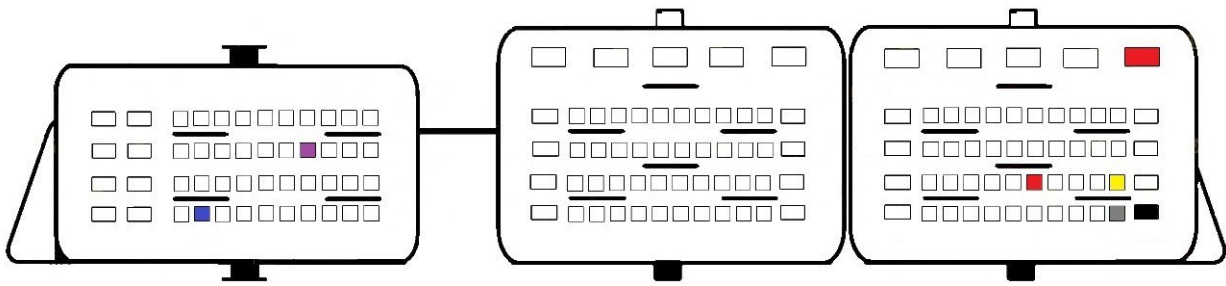

AMTBST Bosch M(EDC)17 Ecu pinouts

Barrel jack centre is +12v

EDC17C06

EDC17C08

EDC17C10 Ford

■ Red +12v
 ■ Yellow Can H
 ■ Gray Can L
 ■ Black Gnd
 ■ Blue S1
 ■ Purple S2

EDC17C10 PSA

■ Red +12v
 ■ Yellow Can H
 ■ Gray Can L
 ■ Black Gnd
 ■ Blue S1
 ■ Purple S2