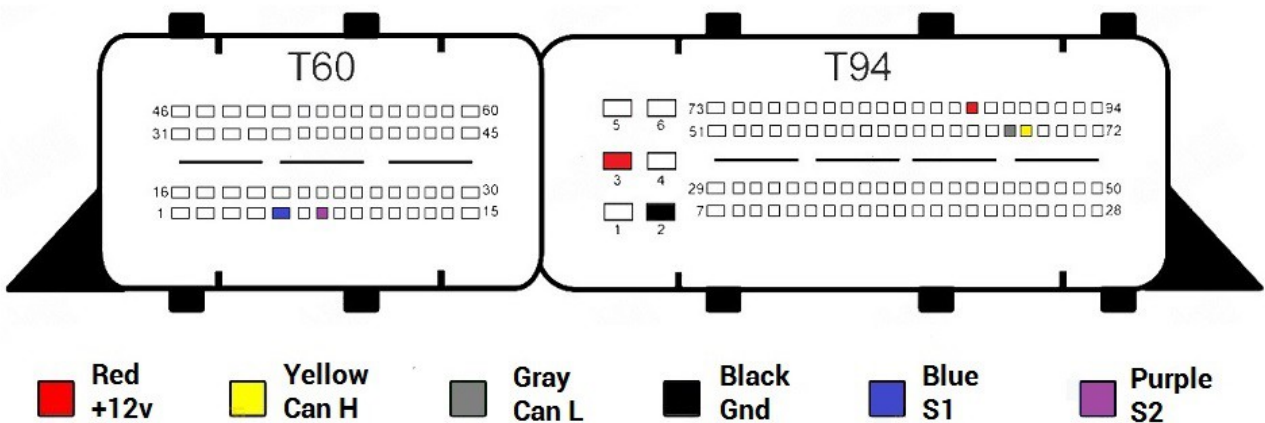

ME17.2.4

- Red +12v
- Yellow Can H
- Gray Can L
- Black Gnd
- Blue S1
- Purple S2

ME17.3 Type 1

ME17.3 Type 2

ME17.5.6

ME17.5.22

ME17.5.24

ME17.5.26