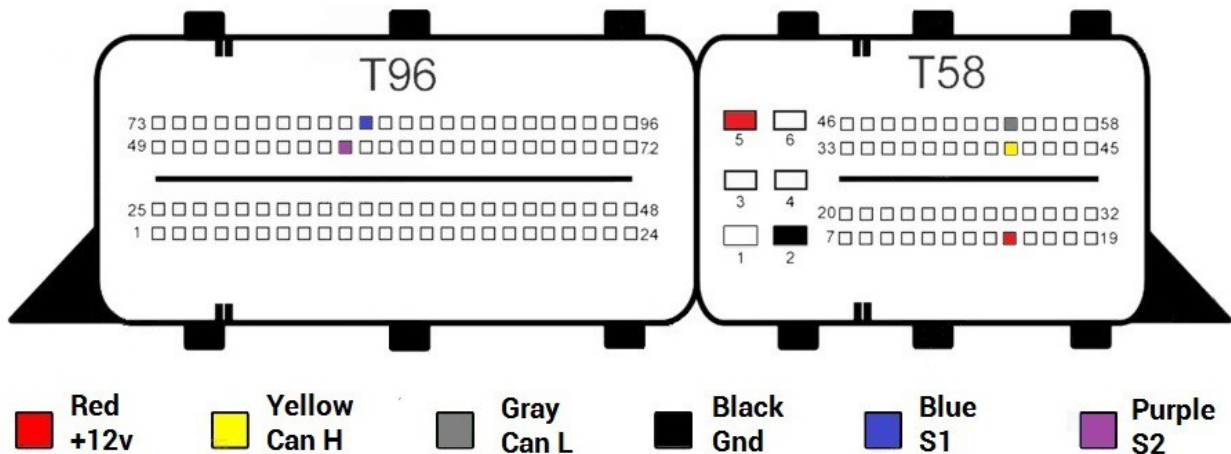

MED17.5.5

MED17.5.20

MED17.5.21

- Red
+12v
- Yellow
Can H
- Gray
Can L
- Black
Gnd
- Blue
S1
- Purple
S2

MED17.5.25

- Red
+12v
- Yellow
Can H
- Gray
Can L
- Black
Gnd
- Blue
S1
- Purple
S2

MED17.5

MED17.7.1