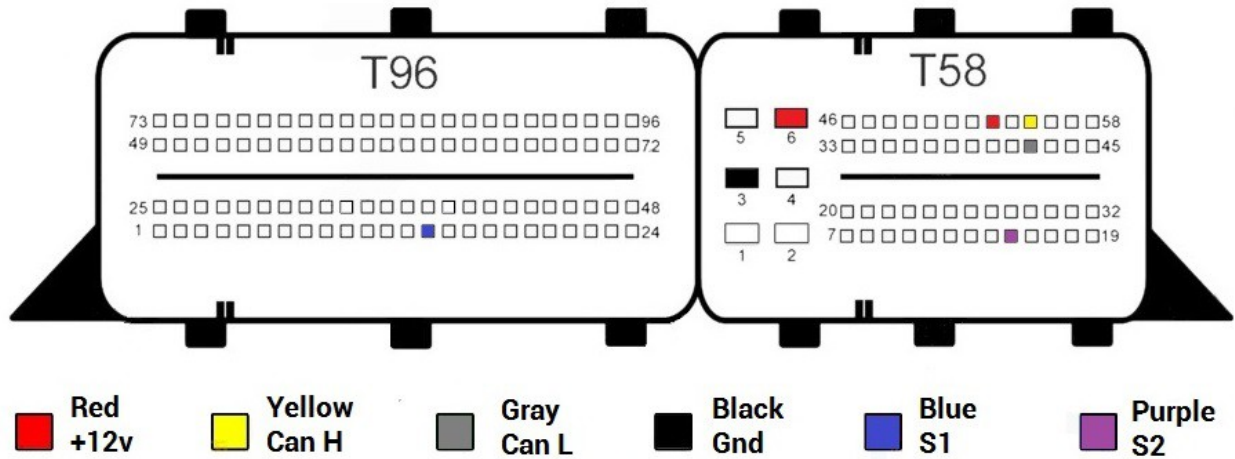

ME17.2 BMSX