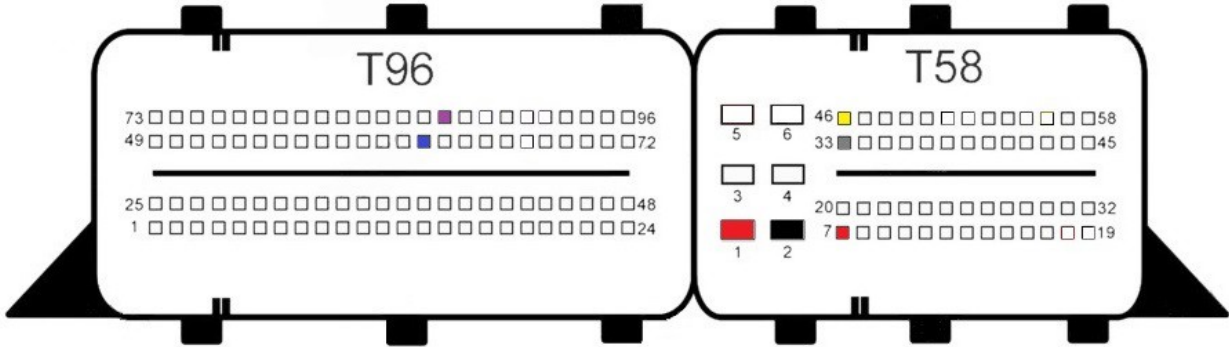

EDC17CP02

- Red +12v
- Yellow Can H
- Gray Can L
- Black Gnd
- Blue S1
- Purple S2