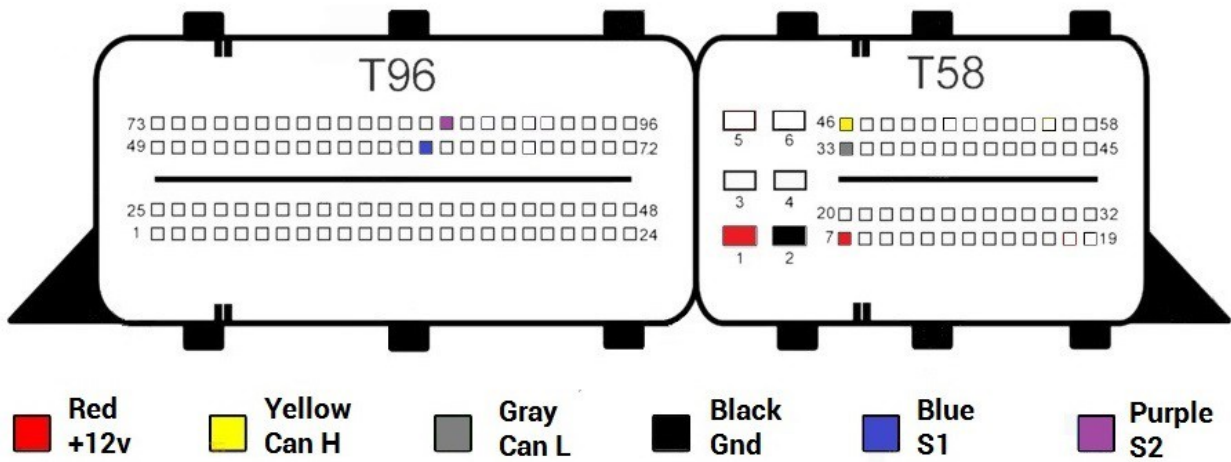

AMTBST Bosch M(EDC)17 Ecu pinouts

Barrel jack centre is +12v

EDC17C06

EDC17C08

EDC17C10 Ford

■ Red +12v
 ■ Yellow Can H
 ■ Gray Can L
 ■ Black Gnd
 ■ Blue S1
 ■ Purple S2

EDC17C10 PSA

■ Red +12v
 ■ Yellow Can H
 ■ Gray Can L
 ■ Black Gnd
 ■ Blue S1
 ■ Purple S2

EDC17C10 PSA V2

■ Red +12v
 ■ Yellow Can H
 ■ Gray Can L
 ■ Black Gnd
 ■ Blue S1
 ■ Purple S2

EDC17C11

EDC17C18

EDC17C19

EDC17C41

- Red
+12v
- Yellow
Can H
- Gray
Can L
- Black
Gnd
- Blue
S1
- Purple
S2

EDC17C42