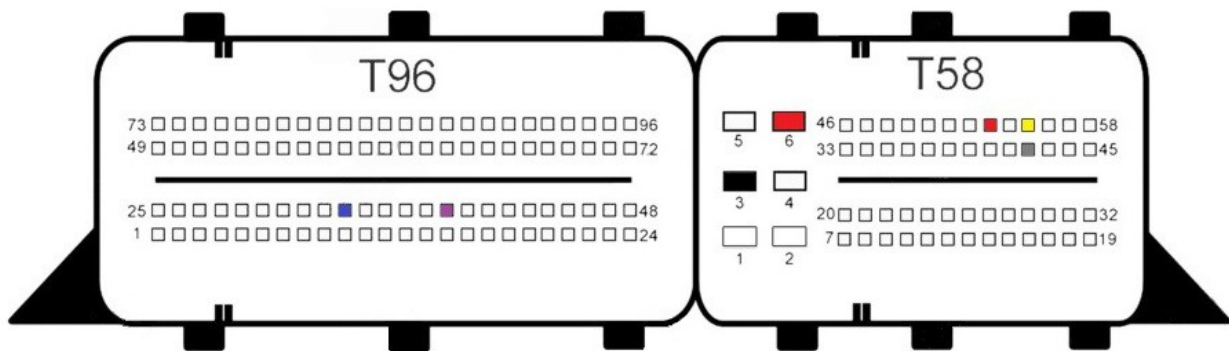

ME17.2.4

- Red +12v
- Yellow Can H
- Gray Can L
- Black Gnd
- Blue S1
- Purple S2