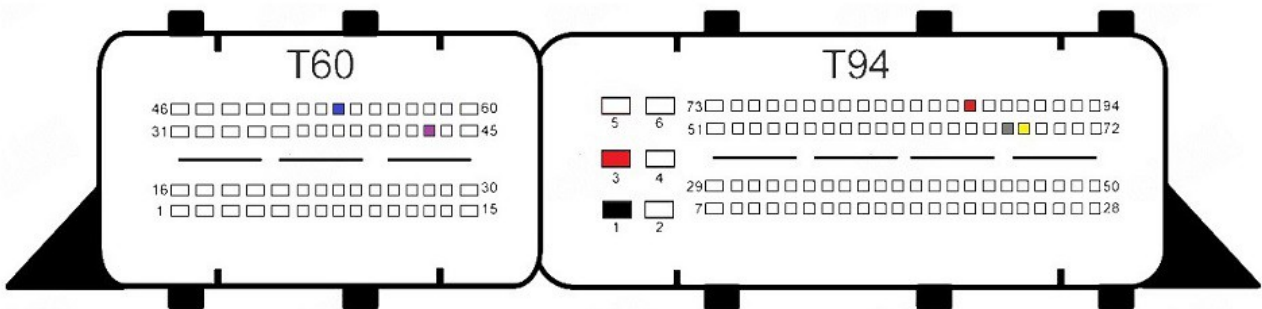

MED17.3

- Red +12v
- Yellow Can H
- Gray Can L
- Black Gnd
- Blue S1
- Purple S2