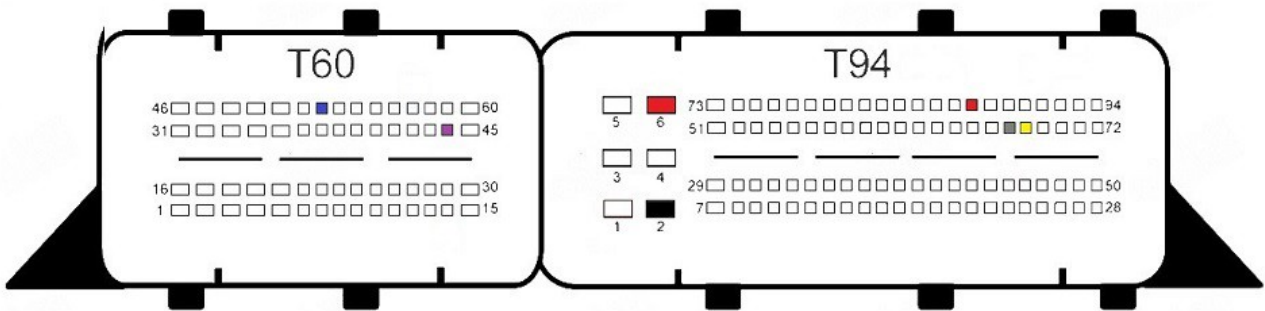

EDC17CP19

- Red +12v
- Yellow Can H
- Gray Can L
- Black Gnd
- Blue S1
- Purple S2

EDC17CP20

- Red +12v
- Yellow Can H
- Gray Can L
- Black Gnd
- Blue S1
- Purple S2

EDC17CP22

EDC17CP24

- Red +12v
- Yellow Can H
- Gray Can L
- Black Gnd
- Blue S1
- Purple S2