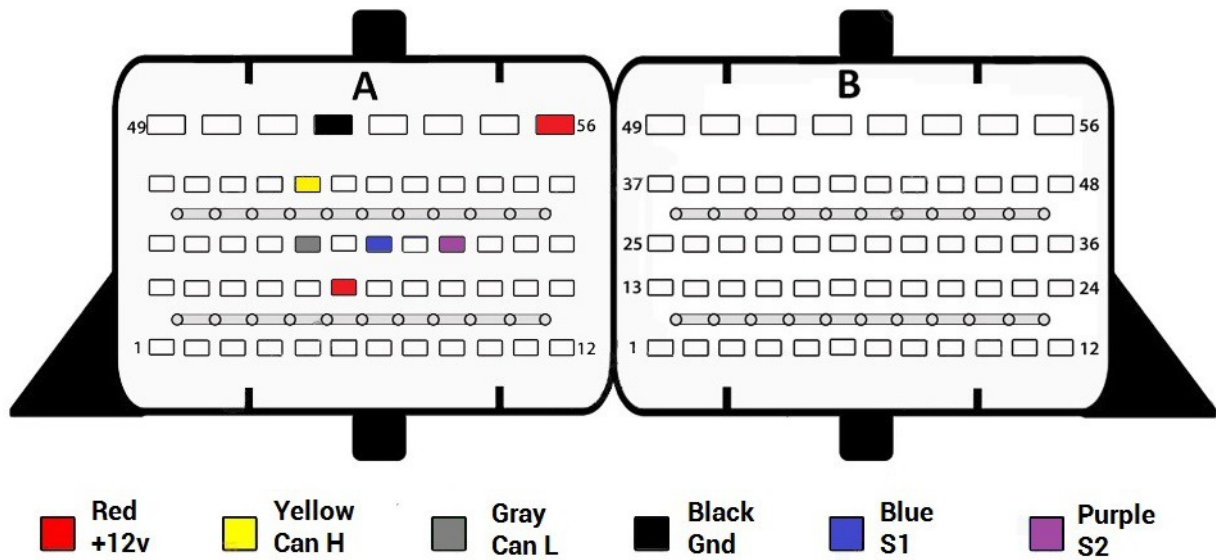

ME17.9.20 Type 2

ME17.9.21