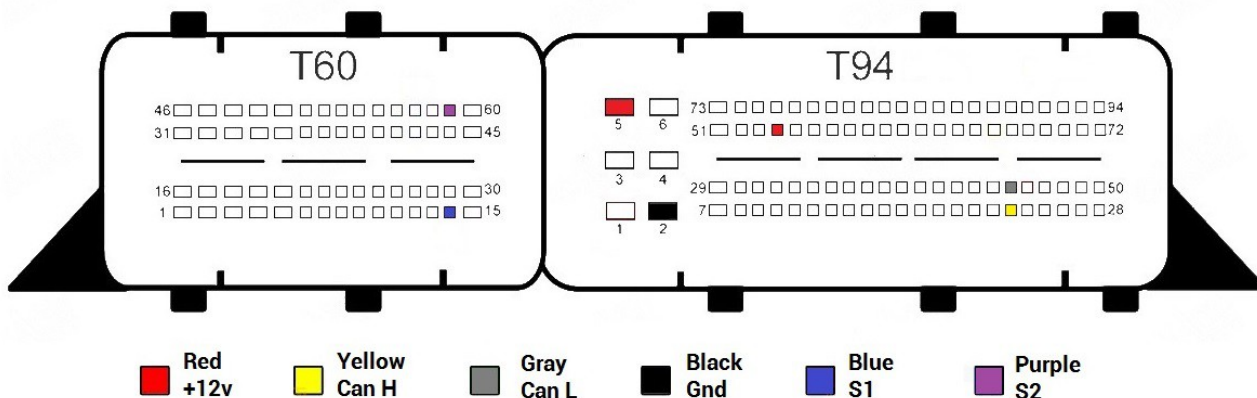

- Red
+12v
- Yellow
Can H
- Gray
Can L
- Black
Gnd
- Blue
S1
- Purple
S2

EDC17C43

- Red
+12v
- Yellow
Can H
- Gray
Can L
- Black
Gnd
- Blue
S1
- Purple
S2

EDC17C45

EDC17C46

EDC17C47

EDC17C49 Type 1

EDC17C49 Type 2