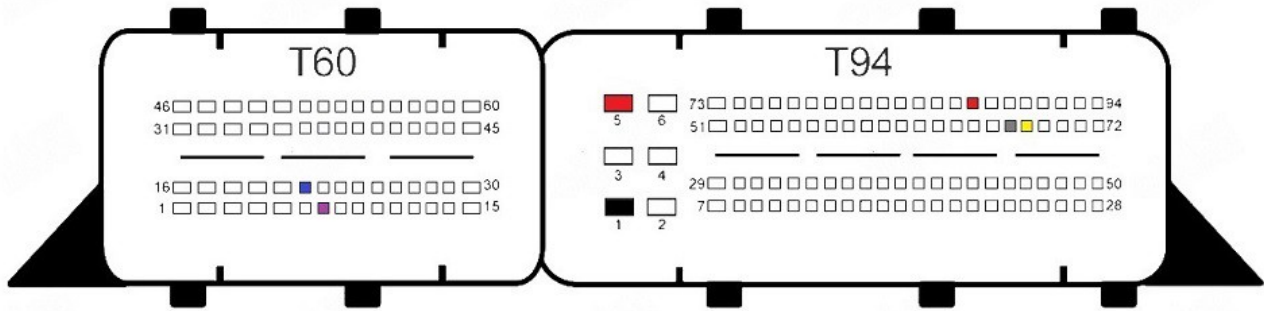

MED17.5.21

- Red
  +12v
- Yellow
  Can H
- Gray
  Can L
- Black
  Gnd
- Blue
  S1
- Purple
  S2