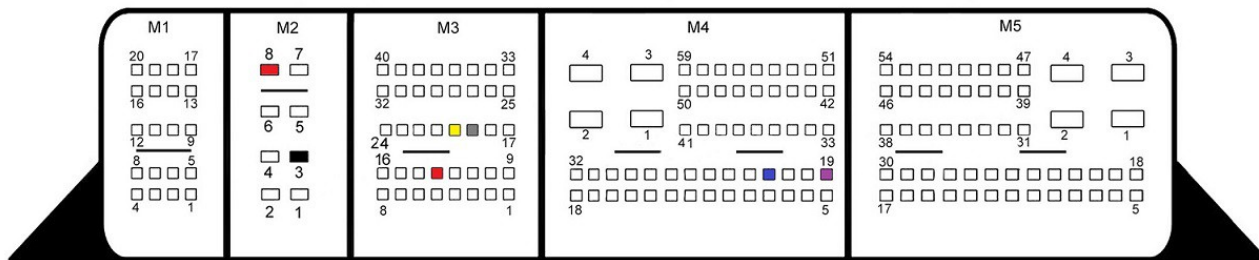

EDC17C10 PSA V2

■ Red +12v
 ■ Yellow Can H
 ■ Gray Can L
 ■ Black Gnd
 ■ Blue S1
 ■ Purple S2

EDC17C11

EDC17C18

EDC17C19

EDC17C41

- Red
+12v
- Yellow
Can H
- Gray
Can L
- Black
Gnd
- Blue
S1
- Purple
S2

EDC17C42