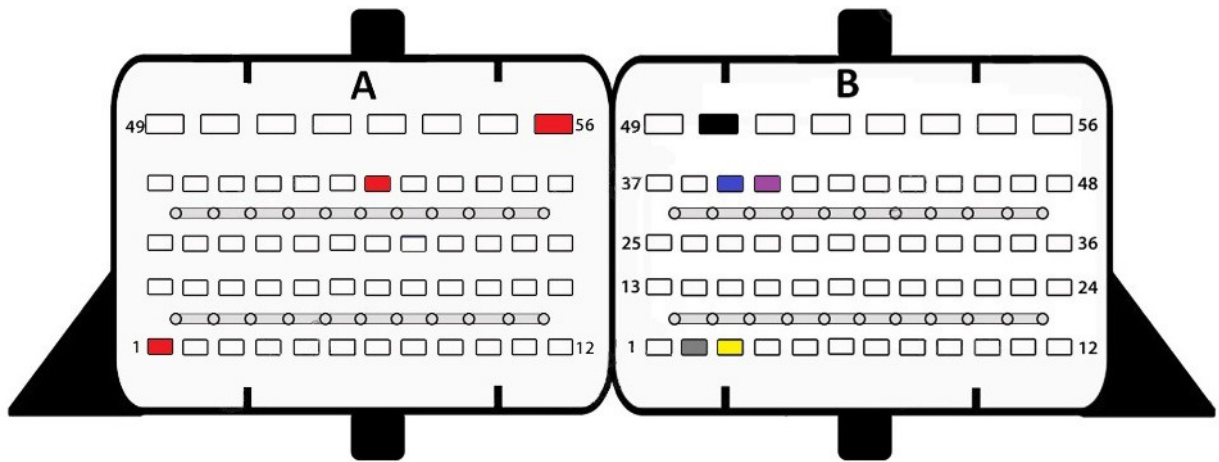

ME17.9.64

■ Red +12v
■ Yellow Can H
■ Gray Can L
■ Black Gnd
■ Blue S1
■ Purple S2