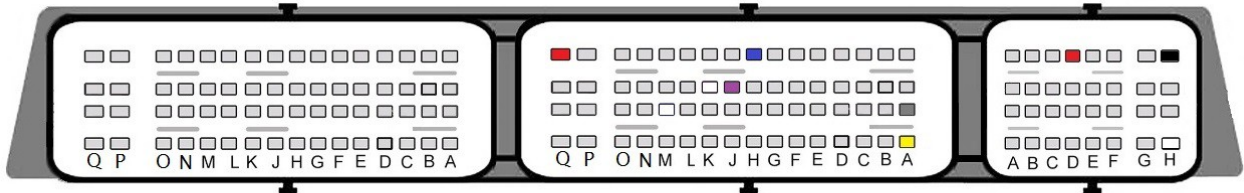

EDC17CP19

- Red +12v
- Yellow Can H
- Gray Can L
- Black Gnd
- Blue S1
- Purple S2