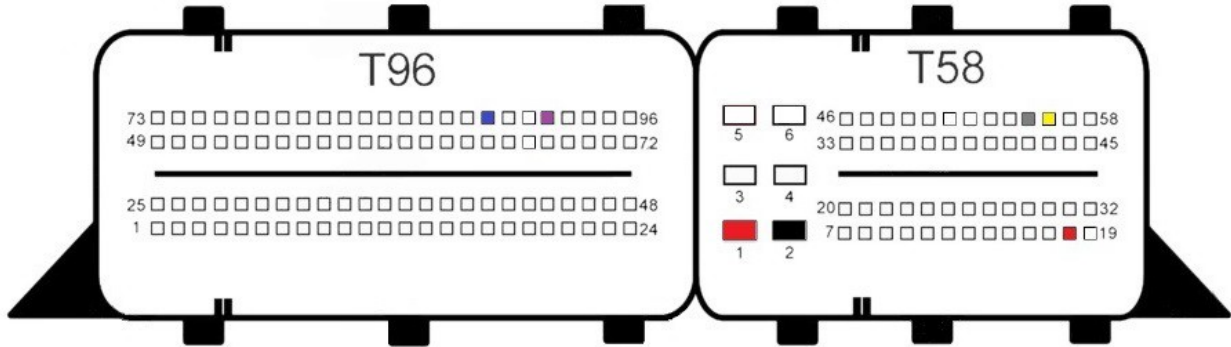

- Red
+12v
- Yellow
Can H
- Gray
Can L
- Black
Gnd
- Blue
S1
- Purple
S2

EDC17C70

- Red
+12v
- Yellow
Can H
- Gray
Can L
- Black
Gnd
- Blue
S1
- Purple
S2

EDC17C73

EDC17C74

EDC17C76

- Red
+12v
- Yellow
Can H
- Gray
Can L
- Black
Gnd
- Blue
S1
- Purple
S2