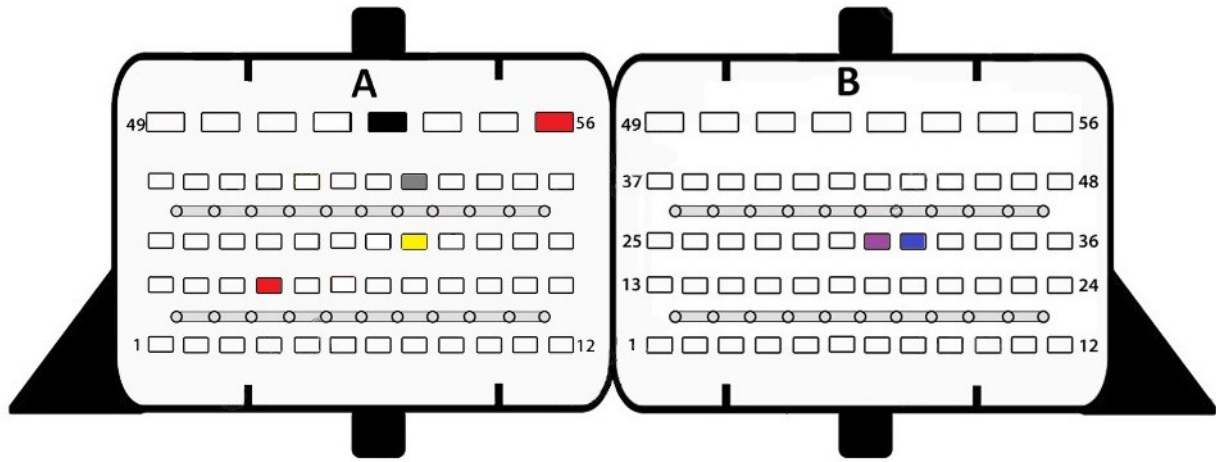

ME17.9.23

- Red
  +12v
- Yellow
  Can H
- Gray
  Can L
- Black
  Gnd
- Blue
  S1
- Purple
  S2