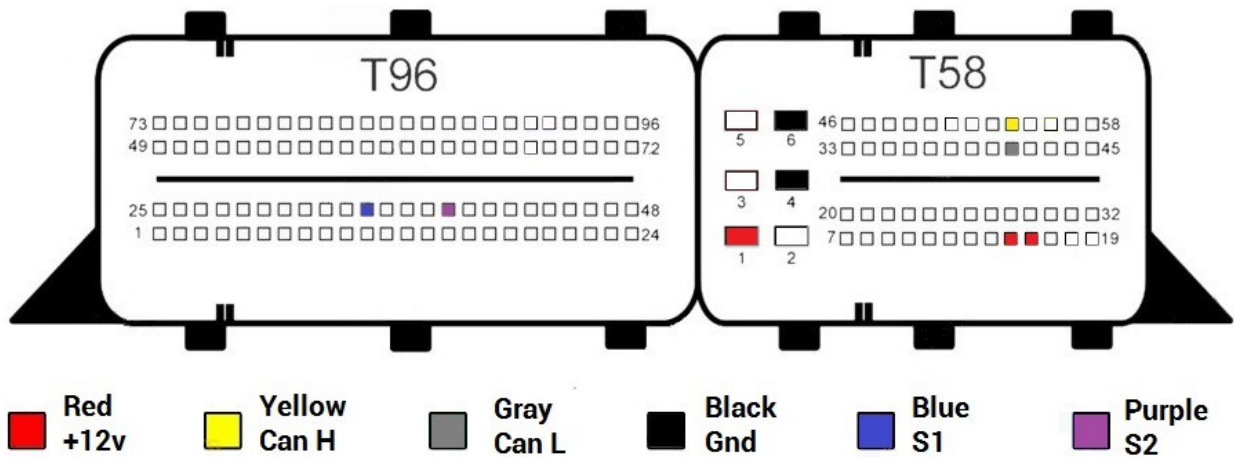

EDC17CP10

- Red +12v
- Yellow Can H
- Gray Can L
- Black Gnd
- Blue S1
- Purple S2

EDC17CP11

- Red +12v
- Yellow Can H
- Gray Can L
- Black Gnd
- Blue S1
- Purple S2

EDC17CP14

EDC17CP16

EDC17CP18

- Red +12v
- Yellow Can H
- Gray Can L
- Black Gnd
- Blue S1
- Purple S2