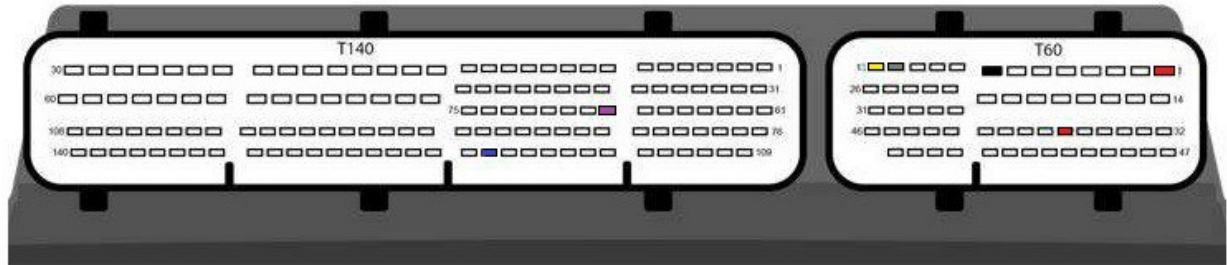

- Red +12v
- Yellow Can H
- Gray Can L
- Black Gnd
- Blue S1
- Purple S2

EDC17C58

- Red +12v
- Yellow Can H
- Gray Can L
- Black Gnd
- Blue S1
- Purple S2

EDC17C59

EDC17C60

- Red +12v
- Yellow Can H
- Gray Can L
- Black Gnd
- Blue S1
- Purple S2

EDC17C64

EDC17C66

EDC17C69 Type 1

- Red +12v
- Yellow Can H
- Gray Can L
- Black Gnd
- Blue S1
- Purple S2

EDC17C69 Type 2

- Red +12v
- Yellow Can H
- Gray Can L
- Black Gnd
- Blue S1
- Purple S2

EDC17C69 Type 3

- Red
+12v
- Yellow
Can H
- Gray
Can L
- Black
Gnd
- Blue
S1
- Purple
S2

EDC17C70

- Red
+12v
- Yellow
Can H
- Gray
Can L
- Black
Gnd
- Blue
S1
- Purple
S2

EDC17C73

EDC17C74

EDC17C76

- Red
+12v
- Yellow
Can H
- Gray
Can L
- Black
Gnd
- Blue
S1
- Purple
S2