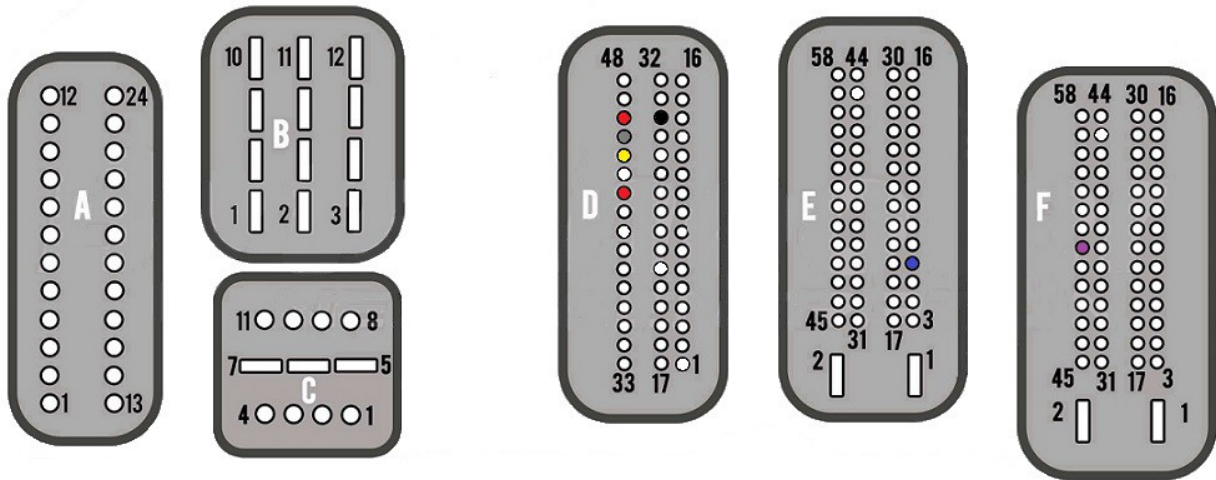

MEVD17.2.4

- Red
+12v
- Yellow
Can H
- Gray
Can L
- Black
Gnd
- Blue
S1
- Purple
S2

MEVD17.2.5

MEVD17.2.6

MEVD17.2.8

MEVD17.2.9

MEVD17.2.G

MEDV17.2.H