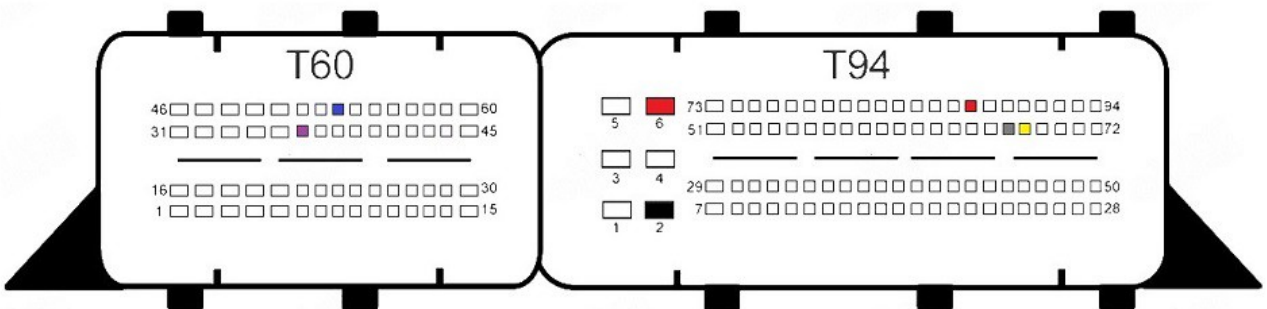

MED17.3

- Red +12v
- Yellow Can H
- Gray Can L
- Black Gnd
- Blue S1
- Purple S2

MED17.4.4

MED17.4

MED17.5.1

- Red
+12v
- Yellow
Can H
- Gray
Can L
- Black
Gnd
- Blue
S1
- Purple
S2

MED17.5.2

- Red
+12v
- Yellow
Can H
- Gray
Can L
- Black
Gnd
- Blue
S1
- Purple
S2