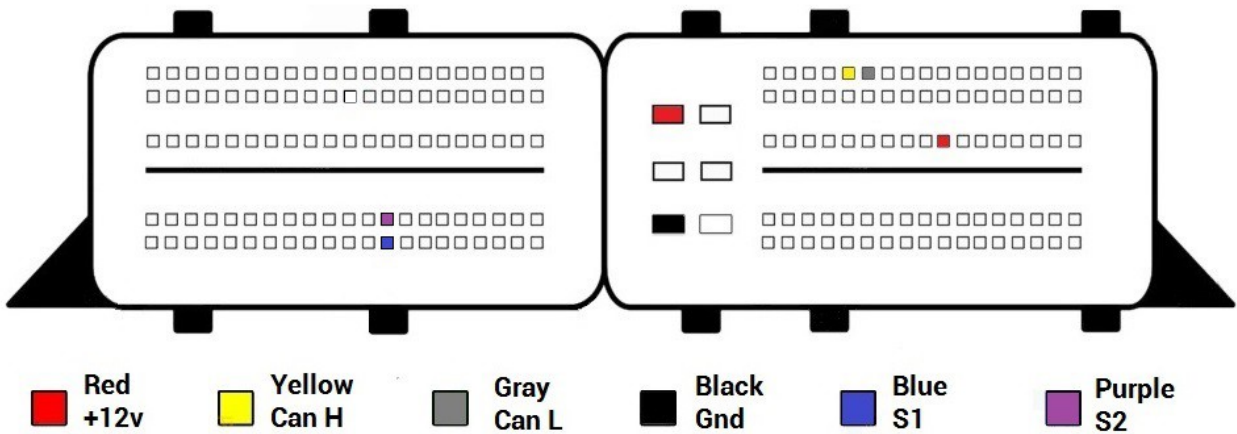

MED17.1.62 Type 2

- Red
+12v
- Yellow
Can H
- Gray
Can L
- Black
Gnd
- Blue
S1
- Purple
S2

MED17.1

- Red
+12v
- Yellow
Can H
- Gray
Can L
- Black
Gnd
- Blue
S1
- Purple
S2

MED17.3.3

MED17.3.4

MED17.3.5

- Red +12v
- Yellow Can H
- Gray Can L
- Black Gnd
- Blue S1
- Purple S2