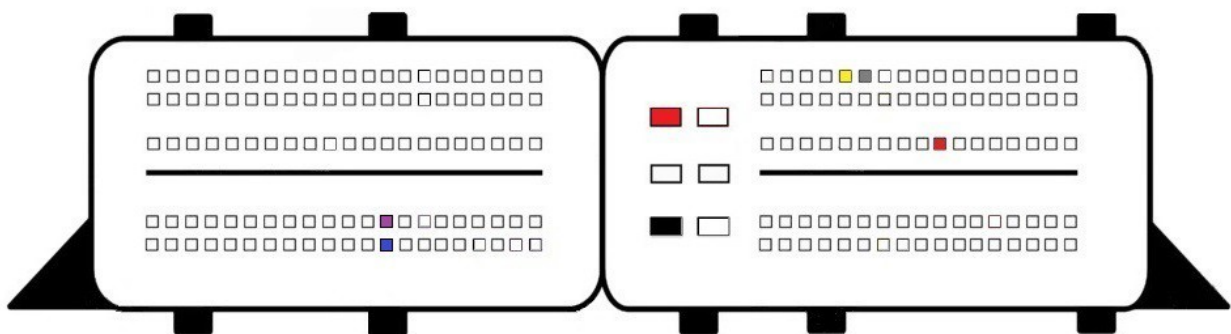

ME17.7

ME17.8.3

ME17.8.31

- Red +12v
- Yellow Can H
- Gray Can L
- Black Gnd
- Blue S1
- Purple S2

ME17.8.32

- Red +12v
- Yellow Can H
- Gray Can L
- Black Gnd
- Blue S1
- Purple S2

ME17.9.5

- Red
+12v
- Yellow
Can H
- Gray
Can L
- Black
Gnd
- Blue
S1
- Purple
S2