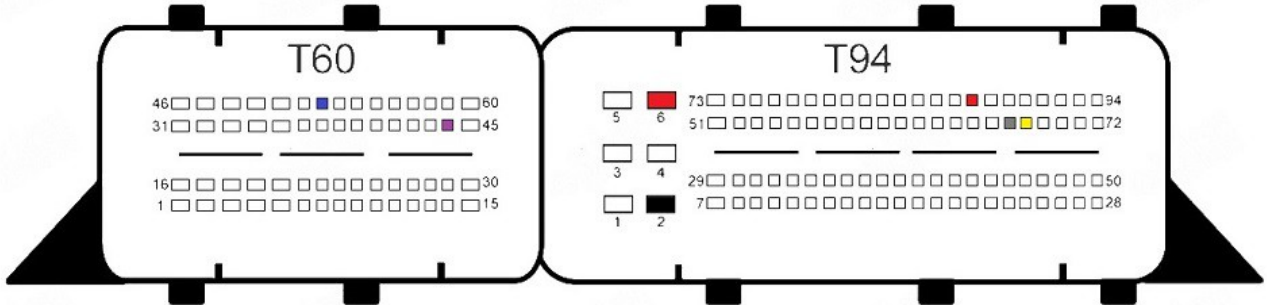

MED17.3

- Red +12v
- Yellow Can H
- Gray Can L
- Black Gnd
- Blue S1
- Purple S2

MED17.4.4

MED17.4

MED17.5.1

- Red
+12v
- Yellow
Can H
- Gray
Can L
- Black
Gnd
- Blue
S1
- Purple
S2

MED17.5.2

- Red
+12v
- Yellow
Can H
- Gray
Can L
- Black
Gnd
- Blue
S1
- Purple
S2