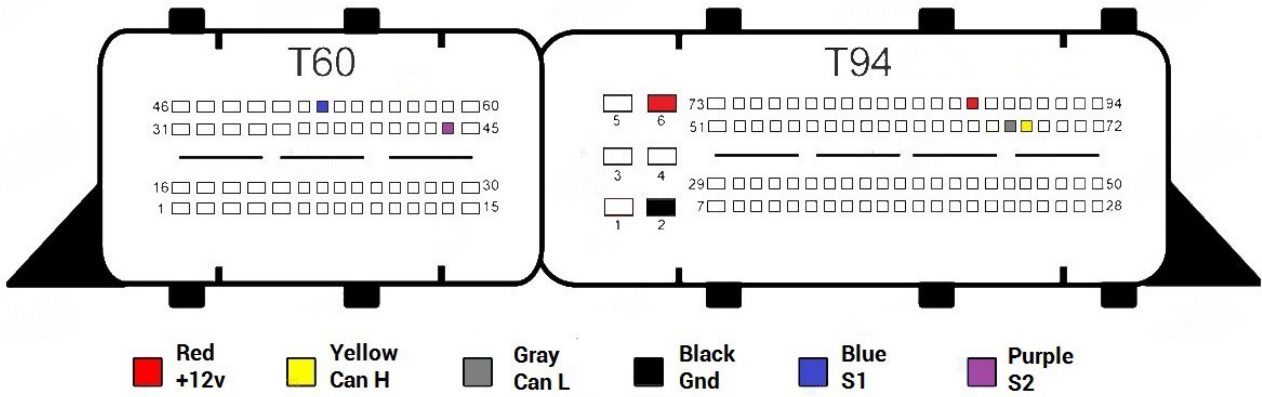

EDC17CP10

- Red +12v
- Yellow Can H
- Gray Can L
- Black Gnd
- Blue S1
- Purple S2

EDC17CP11

- Red +12v
- Yellow Can H
- Gray Can L
- Black Gnd
- Blue S1
- Purple S2

EDC17CP14

EDC17CP16

EDC17CP18

- Red +12v
- Yellow Can H
- Gray Can L
- Black Gnd
- Blue S1
- Purple S2