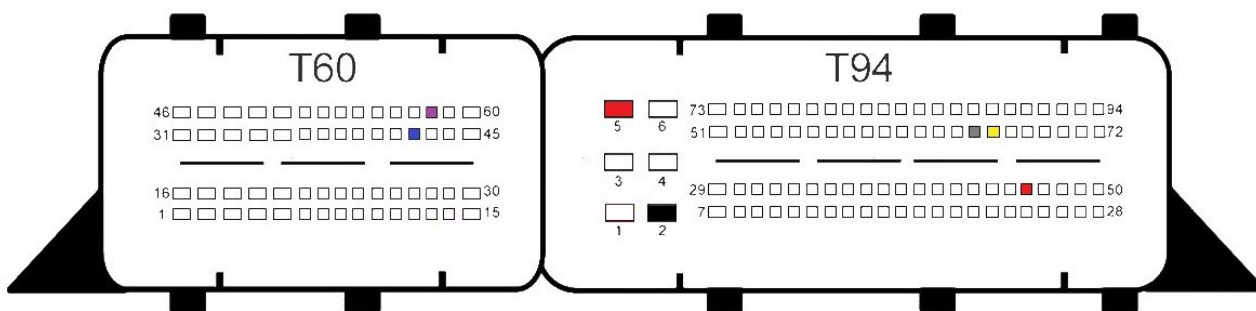

EDC17C10 PSA V2

■ Red +12v
 ■ Yellow Can H
 ■ Gray Can L
 ■ Black Gnd
 ■ Blue S1
 ■ Purple S2

EDC17C11

EDC17C18

EDC17C19

EDC17C41

- Red
+12v
- Yellow
Can H
- Gray
Can L
- Black
Gnd
- Blue
S1
- Purple
S2

EDC17C42