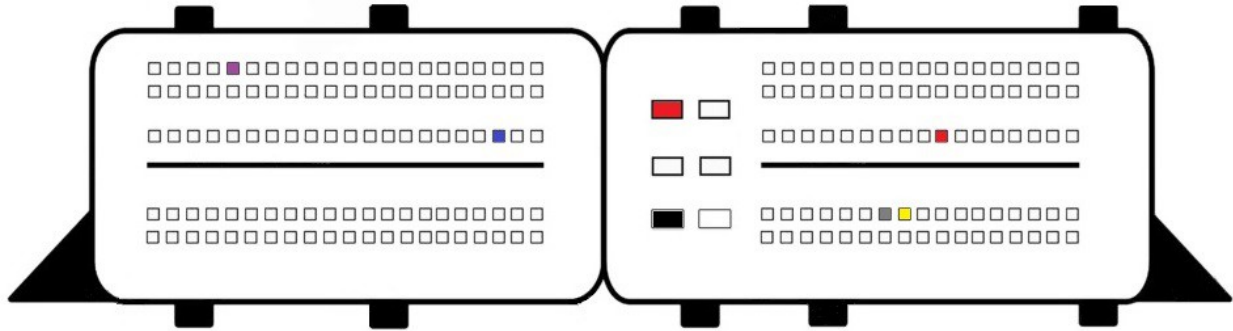

MED17.1.62 Type 2

- Red
  +12v
- Yellow
  Can H
- Gray
  Can L
- Black
  Gnd
- Blue
  S1
- Purple
  S2