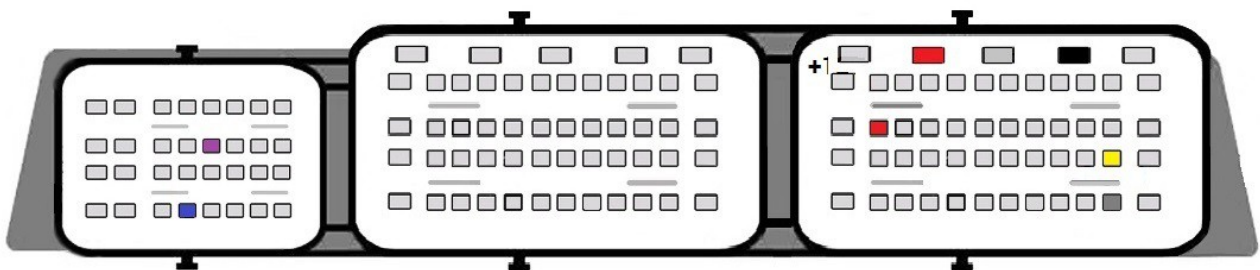

AMTBST Bosch M(EDC)17 Ecu pinouts

Barrel jack centre is +12v

EDC17C06

EDC17C08

EDC17C10 Ford

■ Red +12v
 ■ Yellow Can H
 ■ Gray Can L
 ■ Black Gnd
 ■ Blue S1
 ■ Purple S2

EDC17C10 PSA

■ Red +12v
 ■ Yellow Can H
 ■ Gray Can L
 ■ Black Gnd
 ■ Blue S1
 ■ Purple S2

EDC17C10 PSA V2

■ Red +12v
 ■ Yellow Can H
 ■ Gray Can L
 ■ Black Gnd
 ■ Blue S1
 ■ Purple S2

EDC17C11

EDC17C18

EDC17C19

EDC17C41

- Red
+12v
- Yellow
Can H
- Gray
Can L
- Black
Gnd
- Blue
S1
- Purple
S2

EDC17C42