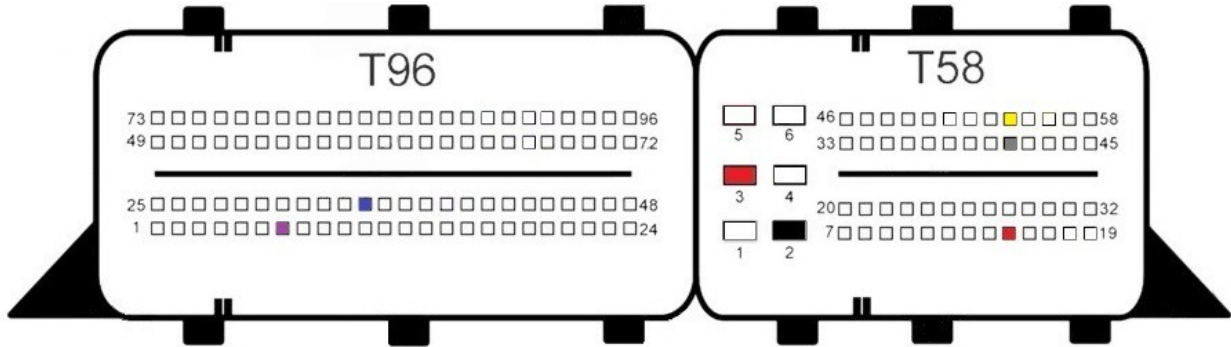

EDC17CP19

- Red +12v
- Yellow Can H
- Gray Can L
- Black Gnd
- Blue S1
- Purple S2

EDC17CP20

- Red +12v
- Yellow Can H
- Gray Can L
- Black Gnd
- Blue S1
- Purple S2

EDC17CP22

EDC17CP24

- Red +12v
- Yellow Can H
- Gray Can L
- Black Gnd
- Blue S1
- Purple S2