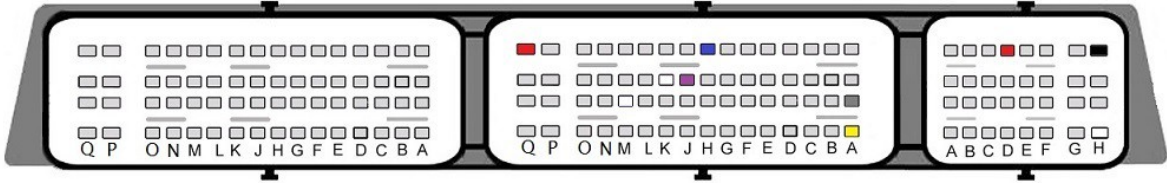

EDC17CP58

Red +12v   Yellow Can H   Gray Can L   Black Gnd   Blue S1   Purple S2