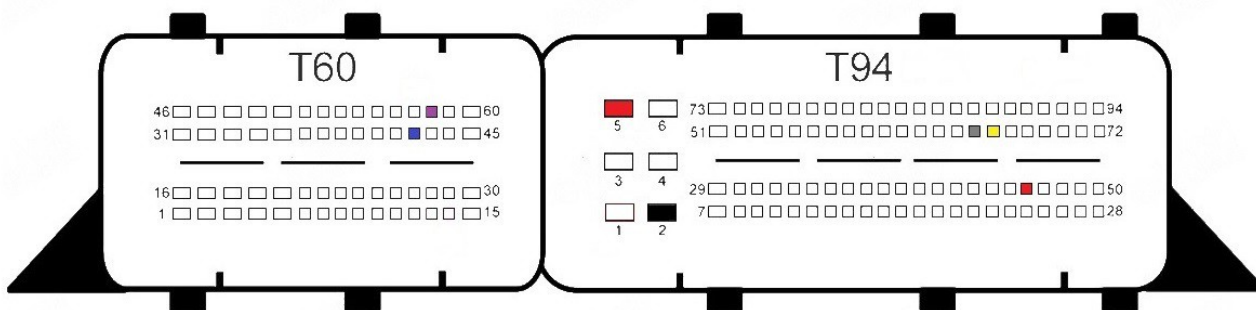

EDC17C10 PSA V2

■ Red +12v
 ■ Yellow Can H
 ■ Gray Can L
 ■ Black Gnd
 ■ Blue S1
 ■ Purple S2

EDC17C11

EDC17C18

EDC17C19

EDC17C41

- Red
+12v
- Yellow
Can H
- Gray
Can L
- Black
Gnd
- Blue
S1
- Purple
S2

EDC17C42