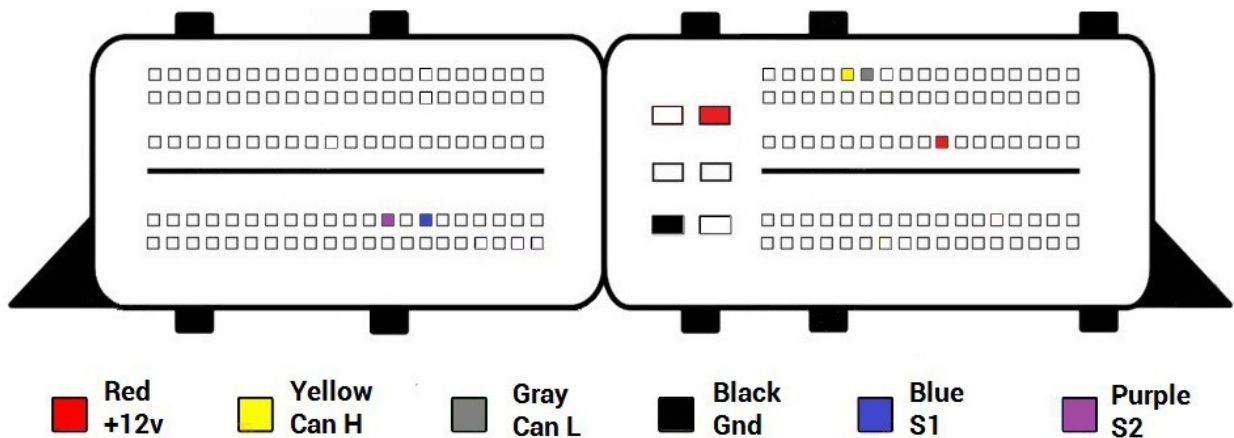

EDC17CP74

- Red
+12v
- Yellow
Can H
- Gray
Can L
- Black
Gnd
- Blue
S1
- Purple
S2

EDC17CV54

- Red
+12v
- Yellow
Can H
- Gray
Can L
- Black
Gnd
- Blue
S1
- Purple
S2

EDC17U01

ME17.1.1

ME17.2 BMSX

- Red +12v
- Yellow Can H
- Gray Can L
- Black Gnd
- Blue S1
- Purple S2