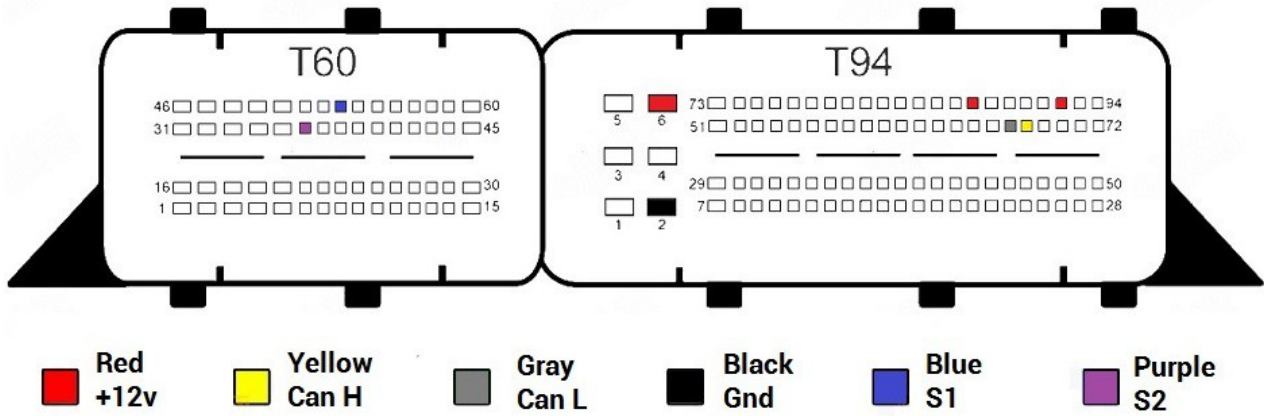

MED17.5.5

MED17.5.20

MED17.5.21

- Red
+12v
- Yellow
Can H
- Gray
Can L
- Black
Gnd
- Blue
S1
- Purple
S2

MED17.5.25

- Red
+12v
- Yellow
Can H
- Gray
Can L
- Black
Gnd
- Blue
S1
- Purple
S2

MED17.5

MED17.7.1