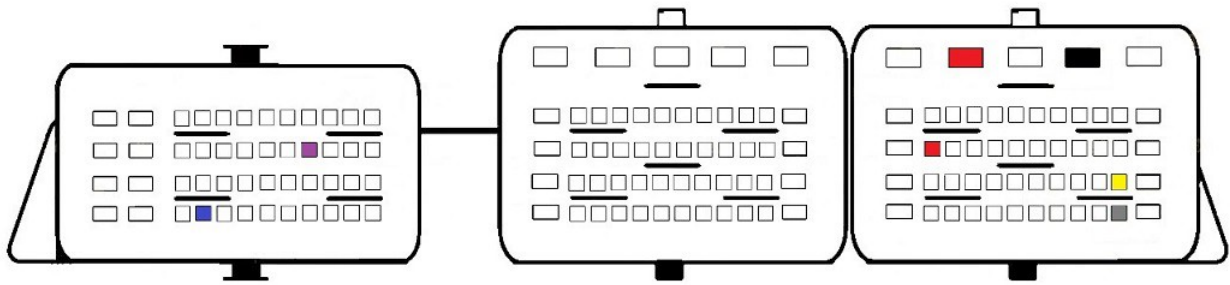

EDC17CP42

- Red
  +12v
- Yellow
  Can H
- Gray
  Can L
- Black
  Gnd
- Blue
  S1
- Purple
  S2