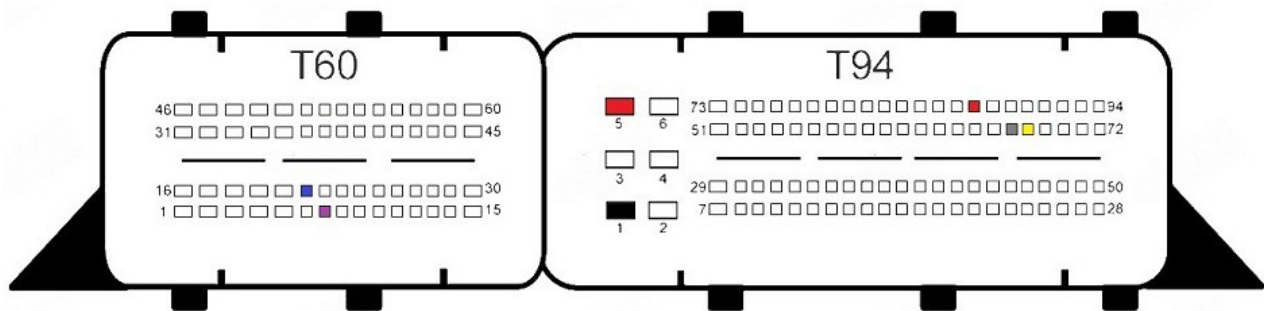

MED17.5.5

MED17.5.20

MED17.5.21

- Red
+12v
- Yellow
Can H
- Gray
Can L
- Black
Gnd
- Blue
S1
- Purple
S2

MED17.5.25

- Red
+12v
- Yellow
Can H
- Gray
Can L
- Black
Gnd
- Blue
S1
- Purple
S2

MED17.5

MED17.7.1