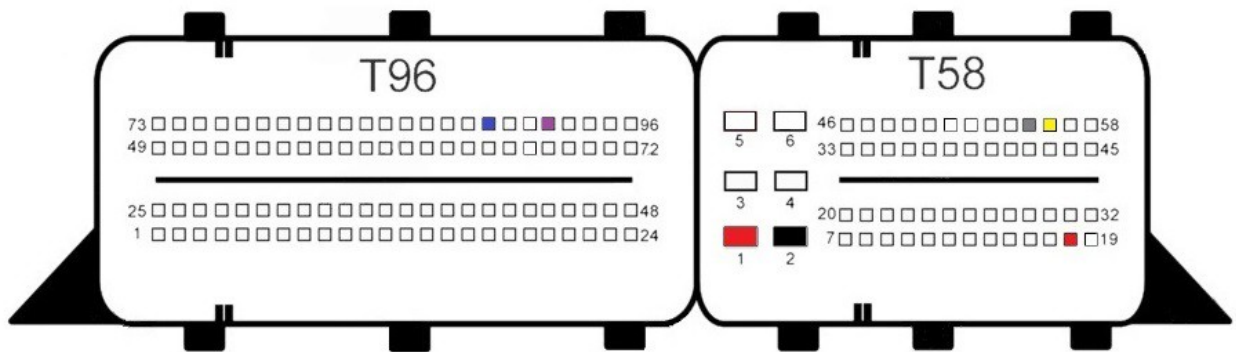

EDC17C50

EDC17C53

EDC17C54

EDC17C55

- Red
+12v
- Yellow
Can H
- Gray
Can L
- Black
Gnd
- Blue
S1
- Purple
S2

EDC17C56

- Red
+12v
- Yellow
Can H
- Gray
Can L
- Black
Gnd
- Blue
S1
- Purple
S2

EDC17C57