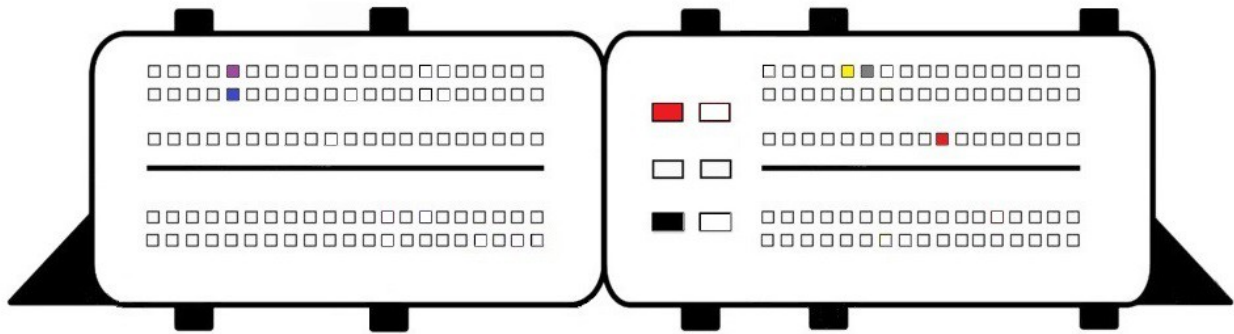

MED17.1.61

- Red +12v
- Yellow Can H
- Gray Can L
- Black Gnd
- Blue S1
- Purple S2