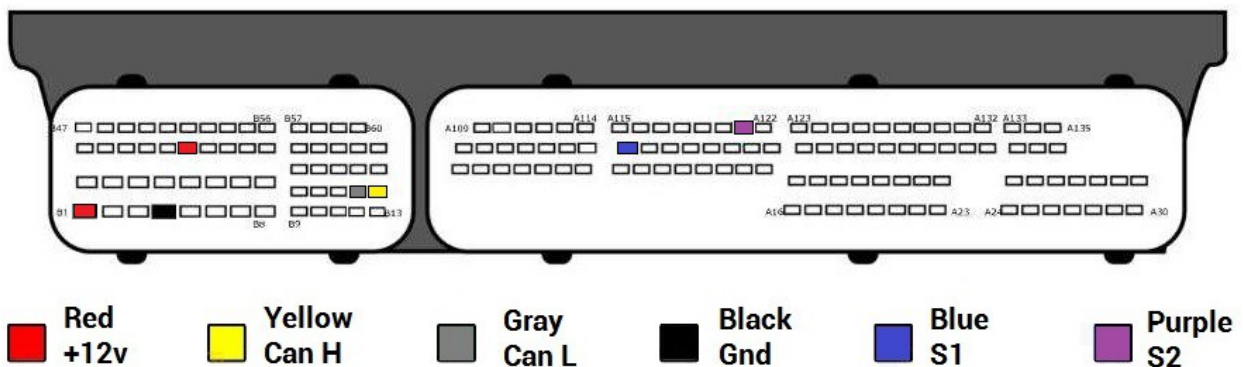

EDC17C10 PSA V2

■ Red +12v
 ■ Yellow Can H
 ■ Gray Can L
 ■ Black Gnd
 ■ Blue S1
 ■ Purple S2

EDC17C11

EDC17C18

EDC17C19

EDC17C41

- Red
+12v
- Yellow
Can H
- Gray
Can L
- Black
Gnd
- Blue
S1
- Purple
S2

EDC17C42

- Red
+12v
- Yellow
Can H
- Gray
Can L
- Black
Gnd
- Blue
S1
- Purple
S2

EDC17C43

- Red
+12v
- Yellow
Can H
- Gray
Can L
- Black
Gnd
- Blue
S1
- Purple
S2

EDC17C45

EDC17C46

EDC17C47

EDC17C49 Type 1

EDC17C49 Type 2

EDC17C50

EDC17C53

EDC17C54

EDC17C55

- Red
+12v
- Yellow
Can H
- Gray
Can L
- Black
Gnd
- Blue
S1
- Purple
S2

EDC17C56

- Red
+12v
- Yellow
Can H
- Gray
Can L
- Black
Gnd
- Blue
S1
- Purple
S2

EDC17C57