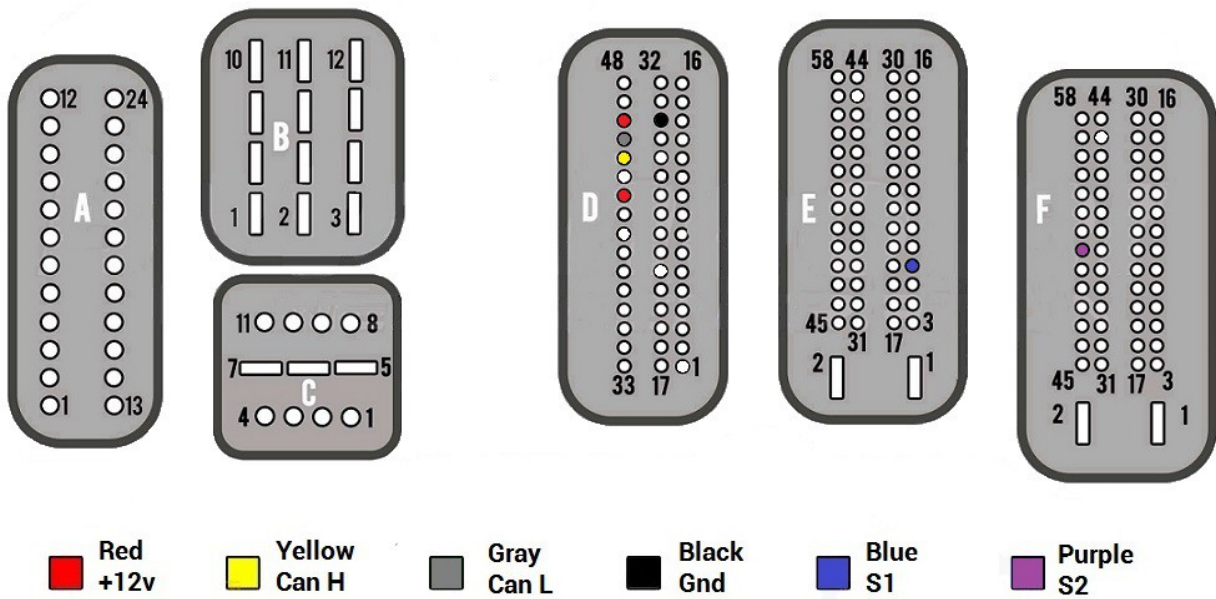

MEV17.2.2 V2

- Red +12v
- Yellow Can H
- Gray Can L
- Black Gnd
- Blue S1
- Purple S2

MEV17.4

- Red +12v
- Yellow Can H
- Gray Can L
- Black Gnd
- Blue S1
- Purple S2

MEVD17.2.3

- Red
+12v
- Yellow
Can H
- Gray
Can L
- Black
Gnd
- Blue
S1
- Purple
S2

MEVD17.2.4

- Red
+12v
- Yellow
Can H
- Gray
Can L
- Black
Gnd
- Blue
S1
- Purple
S2

MEVD17.2.5

MEVD17.2.6

MEVD17.2.8

MEVD17.2.9

MEVD17.2.G

MEDV17.2.H