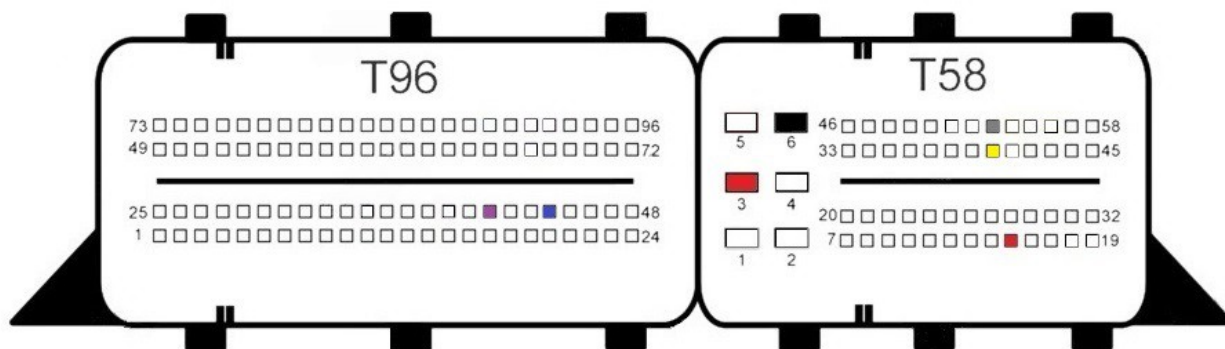

EDC17CP11

- Red +12v
- Yellow Can H
- Gray Can L
- Black Gnd
- Blue S1
- Purple S2