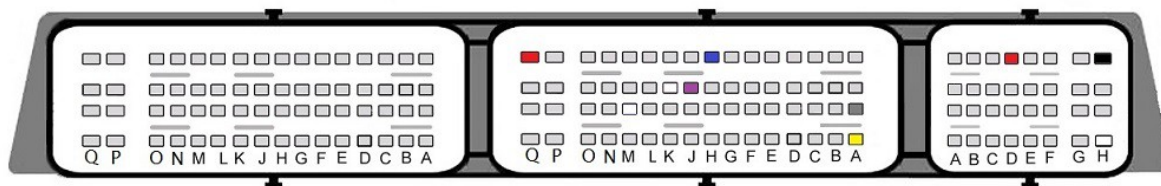

EDC17C10 PSA V2

■ Red +12v
 ■ Yellow Can H
 ■ Gray Can L
 ■ Black Gnd
 ■ Blue S1
 ■ Purple S2

EDC17C11

EDC17C18

EDC17C19

EDC17C41

- Red
+12v
- Yellow
Can H
- Gray
Can L
- Black
Gnd
- Blue
S1
- Purple
S2

EDC17C42