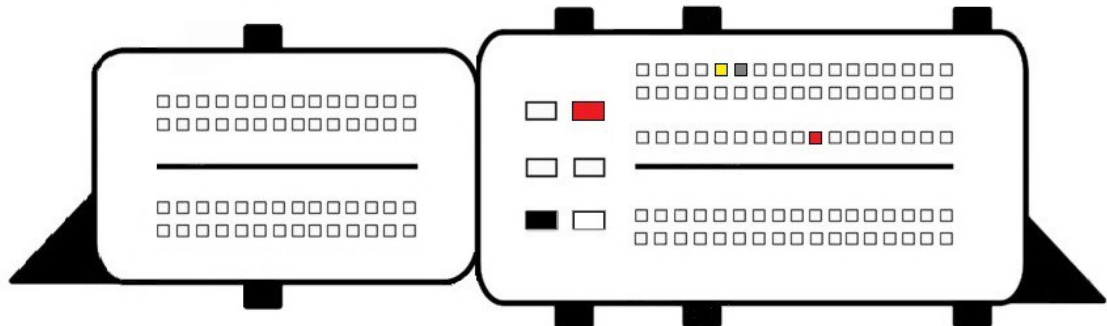

MD1CP004, MD1CP014