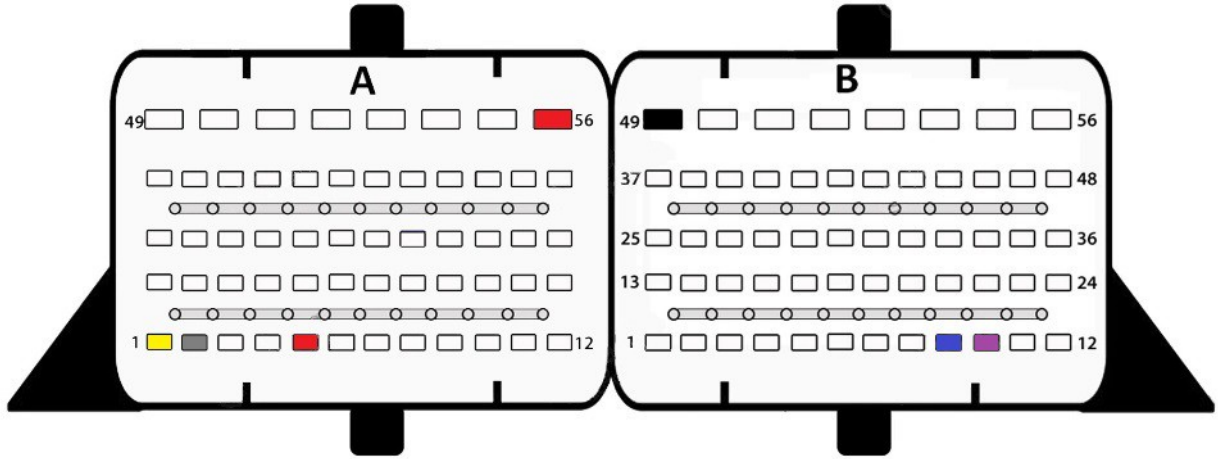

ME17.7

ME17.8.3

ME17.8.31

- Red +12v
- Yellow Can H
- Gray Can L
- Black Gnd
- Blue S1
- Purple S2

ME17.8.32

- Red +12v
- Yellow Can H
- Gray Can L
- Black Gnd
- Blue S1
- Purple S2

ME17.9.5

- Red
+12v
- Yellow
Can H
- Gray
Can L
- Black
Gnd
- Blue
S1
- Purple
S2