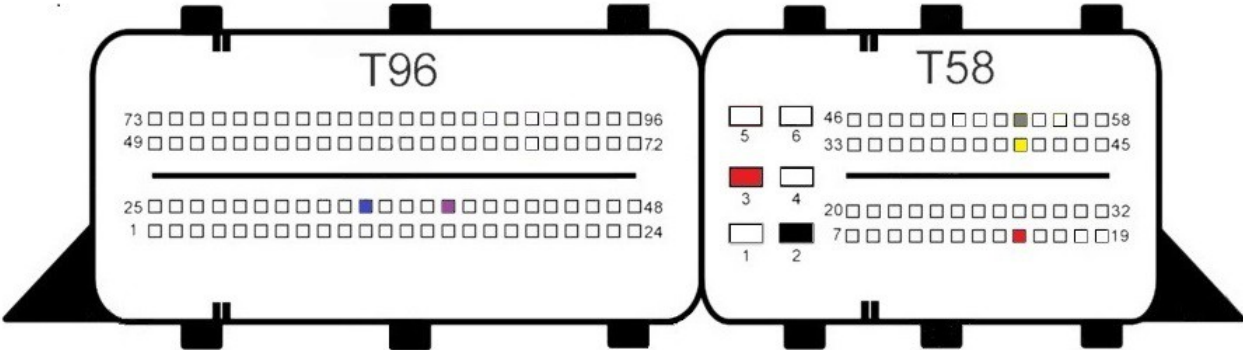

EDC17C79

- Red
+12v
- Yellow
Can H
- Gray
Can L
- Black
Gnd
- Blue
S1
- Purple
S2

EDC17C83

EDC17C84

- Red +12v
- Yellow Can H
- Gray Can L
- Black Gnd
- Blue S1
- Purple S2

EDC17CP01

- Red +12v
- Yellow Can H
- Gray Can L
- Black Gnd
- Blue S1
- Purple S2