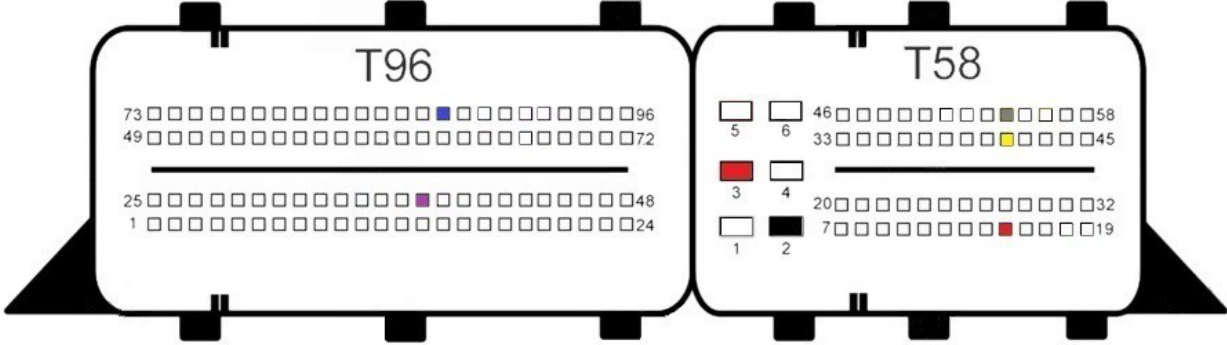

 Purple
S2

EDC17CP55

- Red +12v
- Yellow Can H
- Gray Can L
- Black Gnd
- Blue S1
- Purple S2

EDC17CP57 Type 1

- Red +12v
- Yellow Can H
- Gray Can L
- Black Gnd
- Blue S1
- Purple S2

EDC17CP57 Type 2

Red +12v Yellow Can H Gray Can L Black Gnd Blue S1 Purple S2