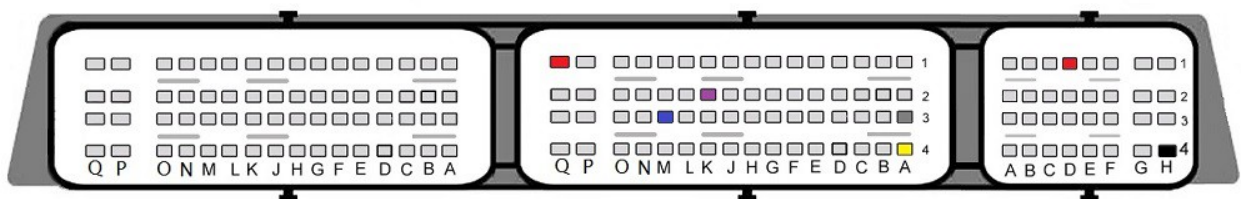

EDC17C79

- Red
+12v
- Yellow
Can H
- Gray
Can L
- Black
Gnd
- Blue
S1
- Purple
S2

EDC17C83

EDC17C84

- Red +12v
- Yellow Can H
- Gray Can L
- Black Gnd
- Blue S1
- Purple S2

EDC17CP01

- Red +12v
- Yellow Can H
- Gray Can L
- Black Gnd
- Blue S1
- Purple S2