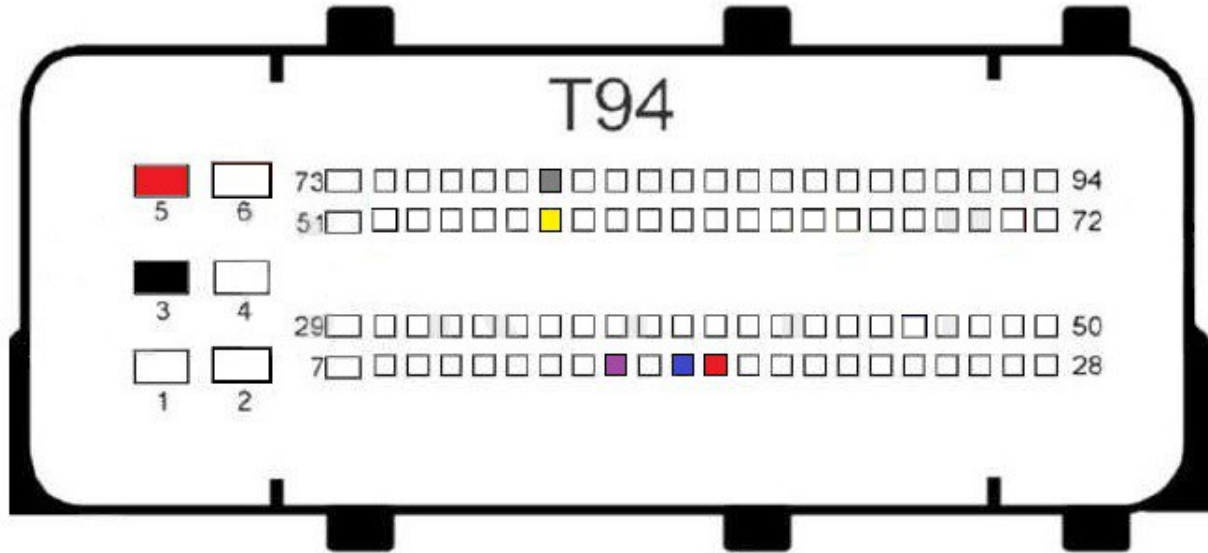

ME17.9.11

- Red
  +12v
- Yellow
  Can H
- Gray
  Can L
- Black
  Gnd
- Blue
  S1
- Purple
  S2