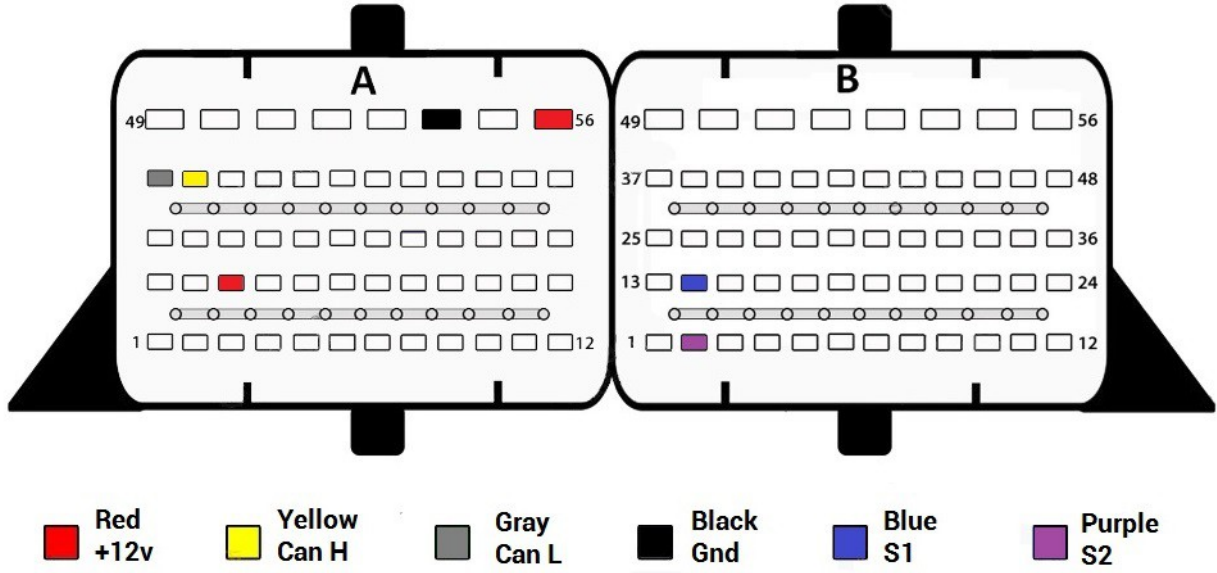

ME17.2.4

- Red +12v
- Yellow Can H
- Gray Can L
- Black Gnd
- Blue S1
- Purple S2

ME17.3 Type 1

ME17.3 Type 2

ME17.5.6

ME17.5.22

ME17.5.24

ME17.5.26