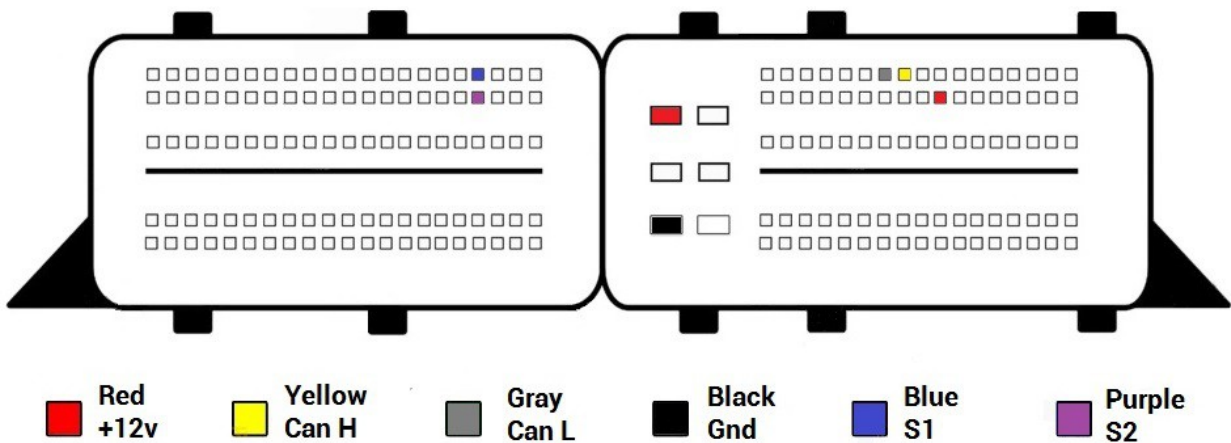

MED17.9.30

- Red
+12v
- Yellow
Can H
- Gray
Can L
- Black
Gnd
- Blue
S1
- Purple
S2

MED17.9.63

MEDC17.9 Type 1

MEDC17.9 Type 2

- Red +12v
- Yellow Can H
- Gray Can L
- Black Gnd
- Blue S1
- Purple S2

MEDG17.9.8