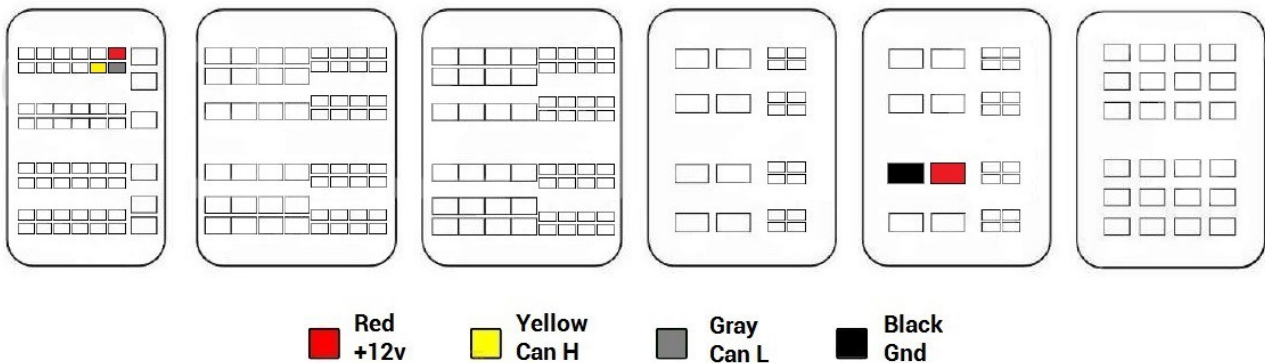

MD1CP002, MD1CS001, MG1CS003, MG1CS024, MG1CS201