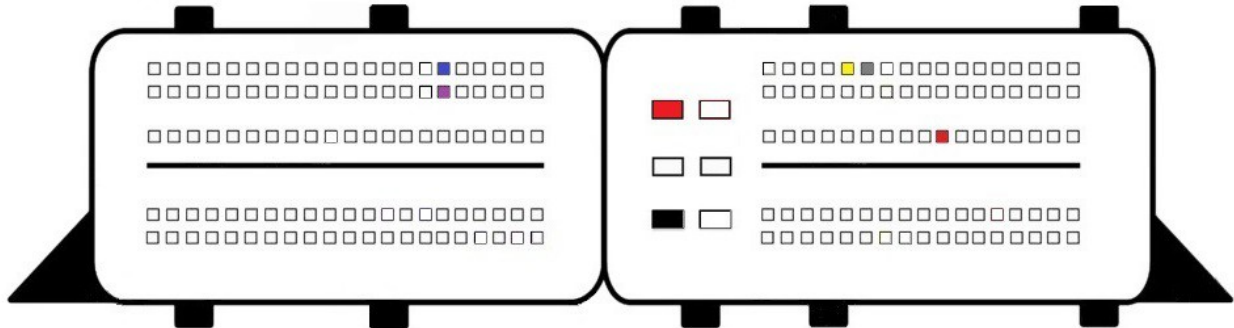

MED17.1.10

- Red +12v
- Yellow Can H
- Gray Can L
- Black Gnd
- Blue S1
- Purple S2