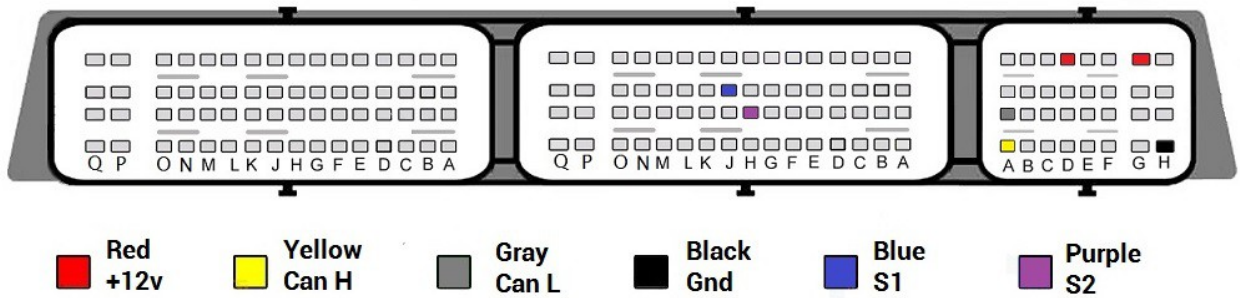

ME17.9.20 Type 2