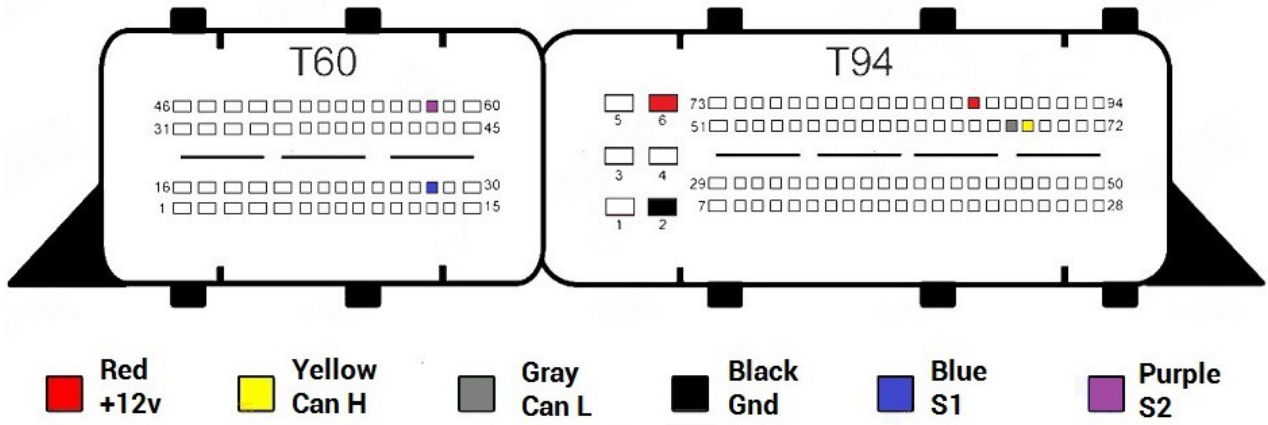

EDC17CP74

- Red
+12v
- Yellow
Can H
- Gray
Can L
- Black
Gnd
- Blue
S1
- Purple
S2

EDC17CV54

- Red
+12v
- Yellow
Can H
- Gray
Can L
- Black
Gnd
- Blue
S1
- Purple
S2

EDC17U01

ME17.1.1

ME17.2 BMSX

- Red +12v
- Yellow Can H
- Gray Can L
- Black Gnd
- Blue S1
- Purple S2