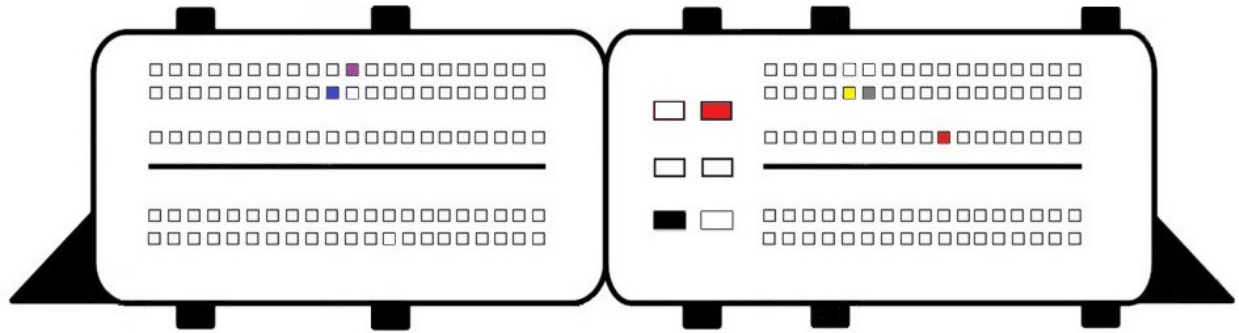

MED17.7.2

- Red
+12v
- Yellow
Can H
- Gray
Can L
- Black
Gnd
- Blue
S1
- Purple
S2

MED17.7.3

- Red
+12v
- Yellow
Can H
- Gray
Can L
- Black
Gnd
- Blue
S1
- Purple
S2

MED17.7.5

- Red +12v
- Yellow Can H
- Gray Can L
- Black Gnd
- Blue S1
- Purple S2