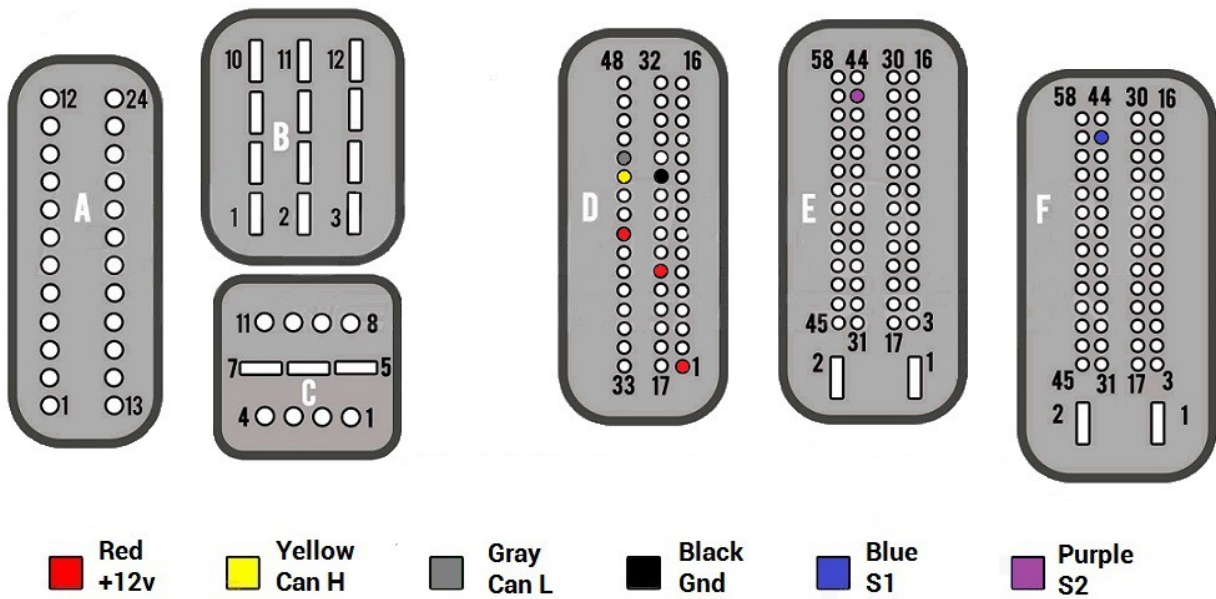

MEV17.2.2 V2

- Red +12v
- Yellow Can H
- Gray Can L
- Black Gnd
- Blue S1
- Purple S2

MEV17.4

- Red +12v
- Yellow Can H
- Gray Can L
- Black Gnd
- Blue S1
- Purple S2

MEVD17.2.3

- Red
+12v
- Yellow
Can H
- Gray
Can L
- Black
Gnd
- Blue
S1
- Purple
S2

MEVD17.2.4

- Red
+12v
- Yellow
Can H
- Gray
Can L
- Black
Gnd
- Blue
S1
- Purple
S2

MEVD17.2.5

MEVD17.2.6

MEVD17.2.8

MEVD17.2.9

MEVD17.2.G

MEDV17.2.H