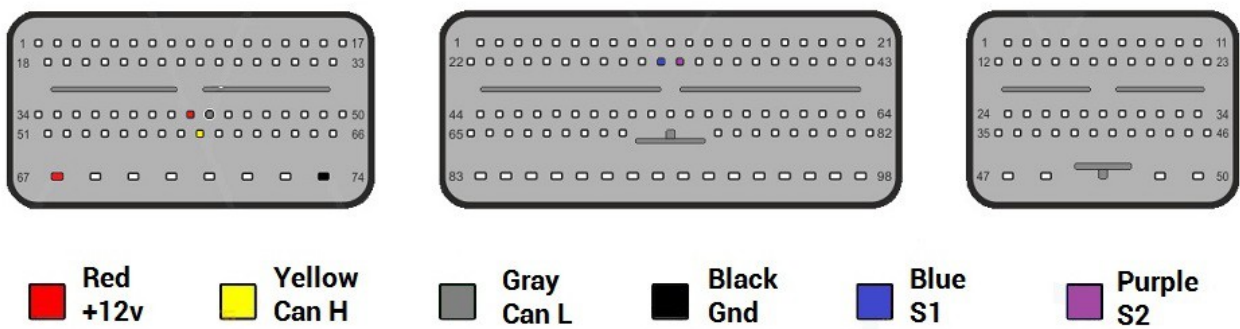

EDC17C79

- Red
+12v
- Yellow
Can H
- Gray
Can L
- Black
Gnd
- Blue
S1
- Purple
S2

EDC17C83

EDC17C84

- Red +12v
- Yellow Can H
- Gray Can L
- Black Gnd
- Blue S1
- Purple S2

EDC17CP01

- Red +12v
- Yellow Can H
- Gray Can L
- Black Gnd
- Blue S1
- Purple S2

EDC17CP02

- Red +12v
- Yellow Can H
- Gray Can L
- Black Gnd
- Blue S1
- Purple S2

EDC17CP04

EDC17CP05

EDC17CP07

- Red
+12v
- Yellow
Can H
- Gray
Can L
- Black
Gnd
- Blue
S1
- Purple
S2

EDC17CP09

- Red
+12v
- Yellow
Can H
- Gray
Can L
- Black
Gnd
- Blue
S1
- Purple
S2

EDC17CP10

- Red +12v
- Yellow Can H
- Gray Can L
- Black Gnd
- Blue S1
- Purple S2

EDC17CP11

- Red +12v
- Yellow Can H
- Gray Can L
- Black Gnd
- Blue S1
- Purple S2

EDC17CP14

EDC17CP16

EDC17CP18

- Red +12v
- Yellow Can H
- Gray Can L
- Black Gnd
- Blue S1
- Purple S2