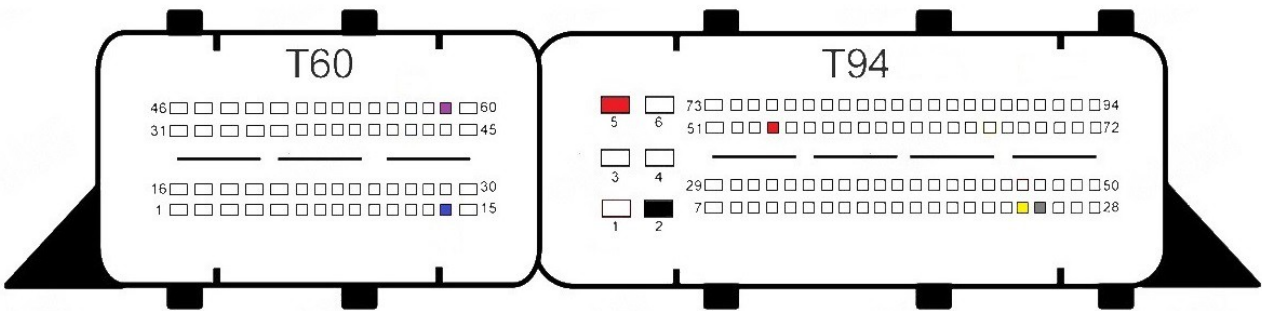

EDC17C79

- Red
  +12v
- Yellow
  Can H
- Gray
  Can L
- Black
  Gnd
- Blue
  S1
- Purple
  S2