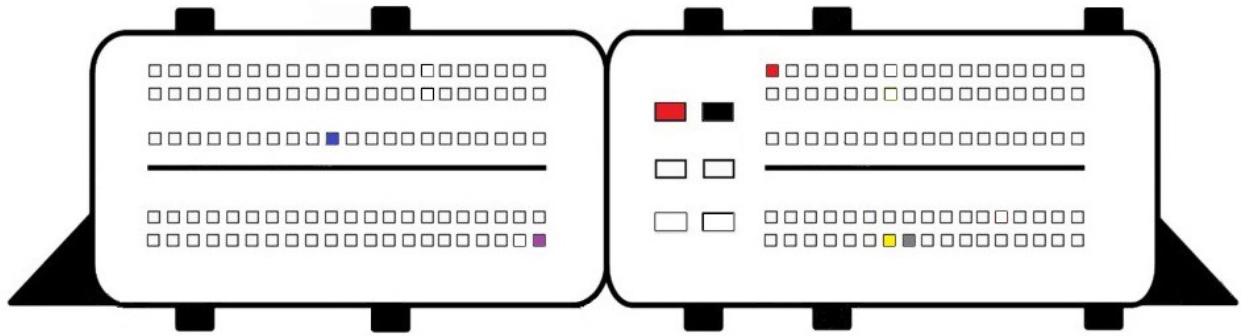

EDC17C64

EDC17C66

EDC17C69 Type 1

- Red +12v
- Yellow Can H
- Gray Can L
- Black Gnd
- Blue S1
- Purple S2

EDC17C69 Type 2

- Red +12v
- Yellow Can H
- Gray Can L
- Black Gnd
- Blue S1
- Purple S2

EDC17C69 Type 3