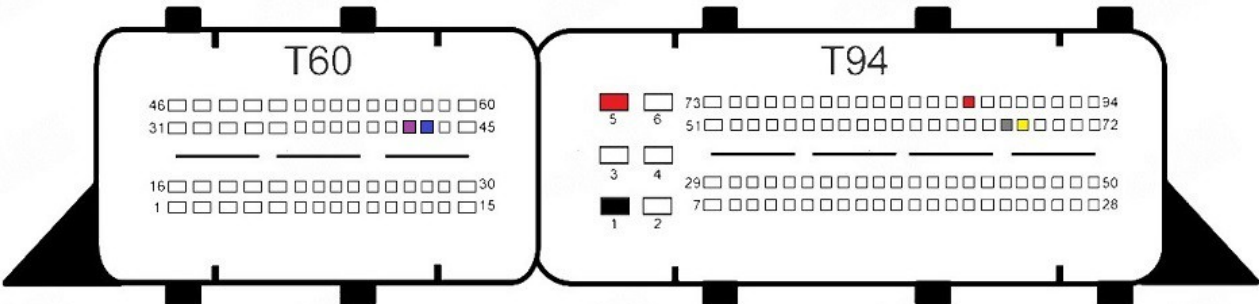

MED17.1.27

- Red +12v
- Yellow Can H
- Gray Can L
- Black Gnd
- Blue S1
- Purple S2