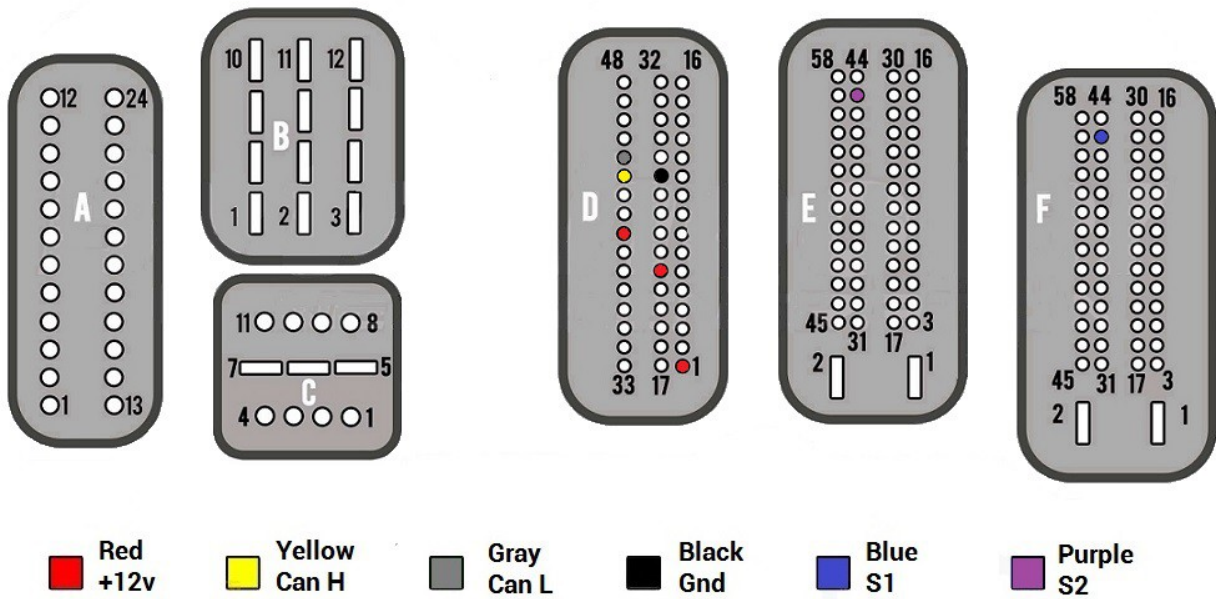

MEV17.2.2 V2

- Red +12v
- Yellow Can H
- Gray Can L
- Black Gnd
- Blue S1
- Purple S2

MEV17.4

- Red +12v
- Yellow Can H
- Gray Can L
- Black Gnd
- Blue S1
- Purple S2

MEVD17.2.3

- Red
+12v
- Yellow
Can H
- Gray
Can L
- Black
Gnd
- Blue
S1
- Purple
S2

MEVD17.2.4

- Red
+12v
- Yellow
Can H
- Gray
Can L
- Black
Gnd
- Blue
S1
- Purple
S2

MEVD17.2.5

MEVD17.2.6

MEVD17.2.8

MEVD17.2.9

MEVD17.2.G

MEDV17.2.H