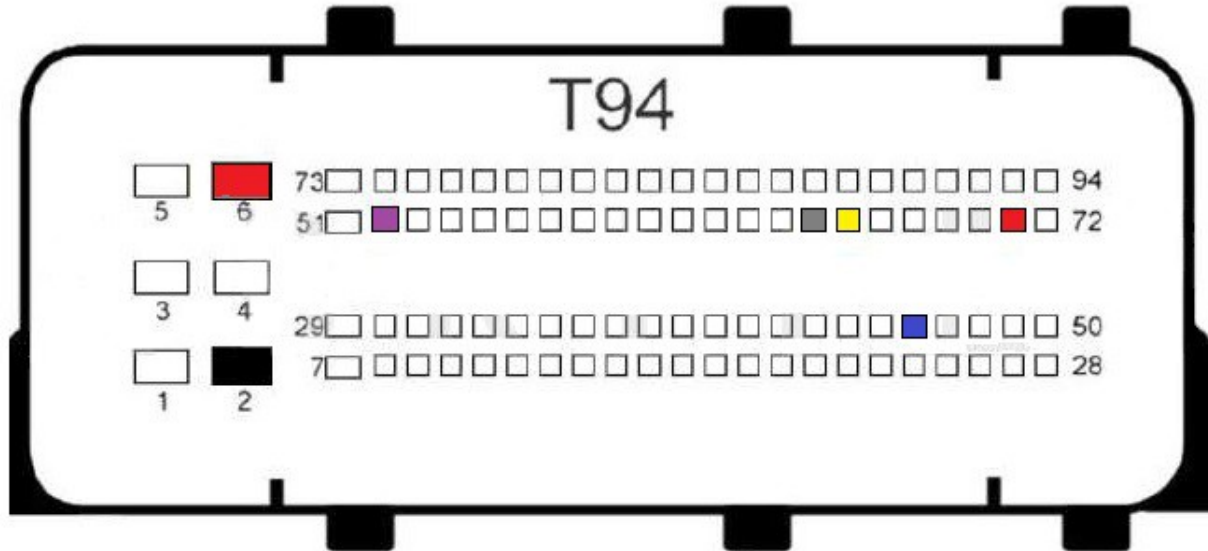

EDC17C50

EDC17C53

EDC17C54

EDC17C55

- Red
+12v
- Yellow
Can H
- Gray
Can L
- Black
Gnd
- Blue
S1
- Purple
S2

EDC17C56

- Red
+12v
- Yellow
Can H
- Gray
Can L
- Black
Gnd
- Blue
S1
- Purple
S2

EDC17C57