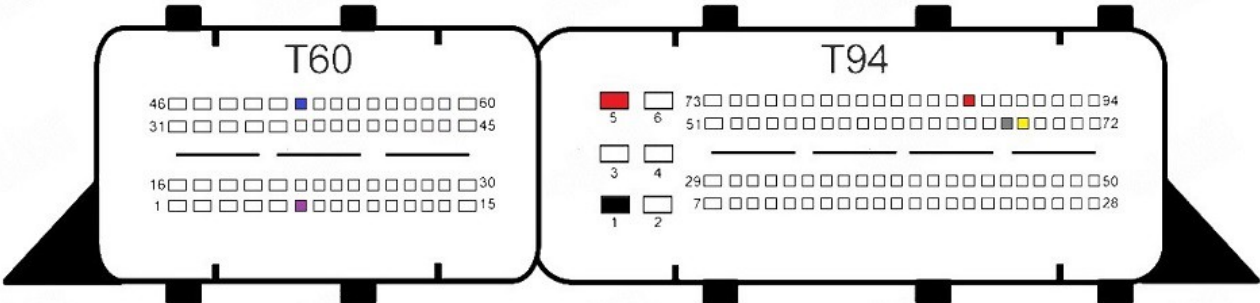

MED17.1.10

- Red +12v
- Yellow Can H
- Gray Can L
- Black Gnd
- Blue S1
- Purple S2

MED17.1.11

- Red +12v
- Yellow Can H
- Gray Can L
- Black Gnd
- Blue S1
- Purple S2

MED17.1.21

- Red +12v
- Yellow Can H
- Gray Can L
- Black Gnd
- Blue S1
- Purple S2