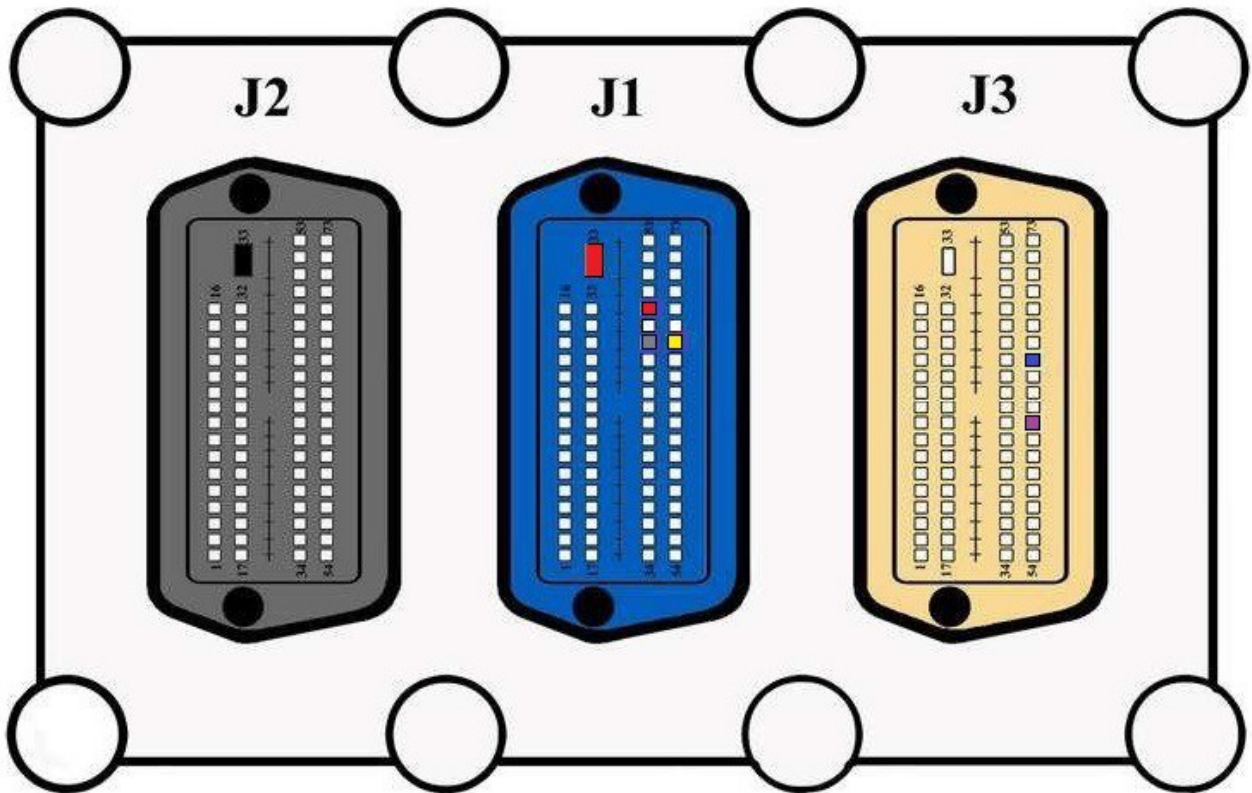

EDC17CP10

- Red +12v
- Yellow Can H
- Gray Can L
- Black Gnd
- Blue S1
- Purple S2

EDC17CP11

- Red +12v
- Yellow Can H
- Gray Can L
- Black Gnd
- Blue S1
- Purple S2

EDC17CP14

EDC17CP16

EDC17CP18

- Red +12v
- Yellow Can H
- Gray Can L
- Black Gnd
- Blue S1
- Purple S2

EDC17CP19

- Red +12v
- Yellow Can H
- Gray Can L
- Black Gnd
- Blue S1
- Purple S2

EDC17CP20

- Red +12v
- Yellow Can H
- Gray Can L
- Black Gnd
- Blue S1
- Purple S2

EDC17CP22

EDC17CP24

- Red +12v
- Yellow Can H
- Gray Can L
- Black Gnd
- Blue S1
- Purple S2