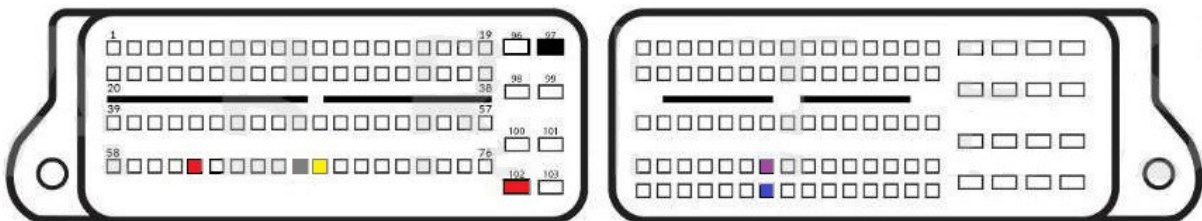

- Red +12v
- Yellow Can H
- Gray Can L
- Black Gnd
- Blue S1
- Purple S2

EDC17C58

- Red +12v
- Yellow Can H
- Gray Can L
- Black Gnd
- Blue S1
- Purple S2

EDC17C59

EDC17C60

- Red +12v
- Yellow Can H
- Gray Can L
- Black Gnd
- Blue S1
- Purple S2

EDC17C64

EDC17C66

EDC17C69 Type 1

- Red +12v
- Yellow Can H
- Gray Can L
- Black Gnd
- Blue S1
- Purple S2

EDC17C69 Type 2

- Red +12v
- Yellow Can H
- Gray Can L
- Black Gnd
- Blue S1
- Purple S2

EDC17C69 Type 3

- Red
+12v
- Yellow
Can H
- Gray
Can L
- Black
Gnd
- Blue
S1
- Purple
S2

EDC17C70

- Red
+12v
- Yellow
Can H
- Gray
Can L
- Black
Gnd
- Blue
S1
- Purple
S2

EDC17C73

EDC17C74

EDC17C76

- Red
+12v
- Yellow
Can H
- Gray
Can L
- Black
Gnd
- Blue
S1
- Purple
S2