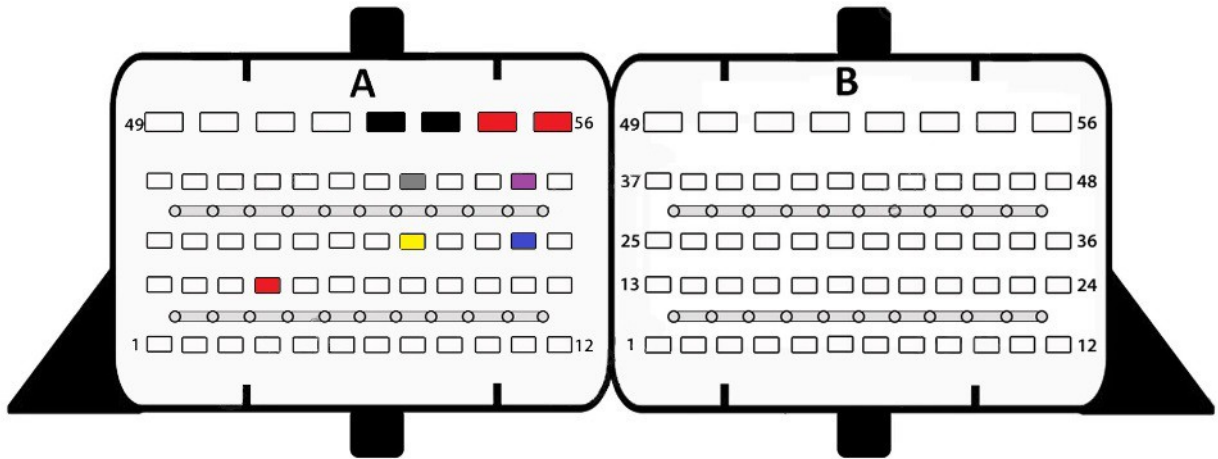

ME17.9.7

- Red
  +12v
- Yellow
  Can H
- Gray
  Can L
- Black
  Gnd
- Blue
  S1
- Purple
  S2