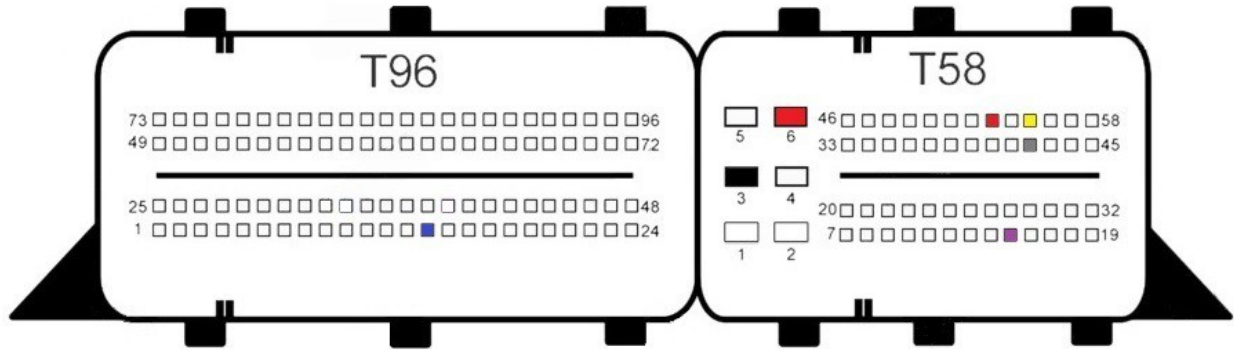

EDC17CP74

- Red
+12v
- Yellow
Can H
- Gray
Can L
- Black
Gnd
- Blue
S1
- Purple
S2

EDC17CV54

- Red
+12v
- Yellow
Can H
- Gray
Can L
- Black
Gnd
- Blue
S1
- Purple
S2

EDC17U01

ME17.1.1

ME17.2 BMSX

- Red +12v
- Yellow Can H
- Gray Can L
- Black Gnd
- Blue S1
- Purple S2